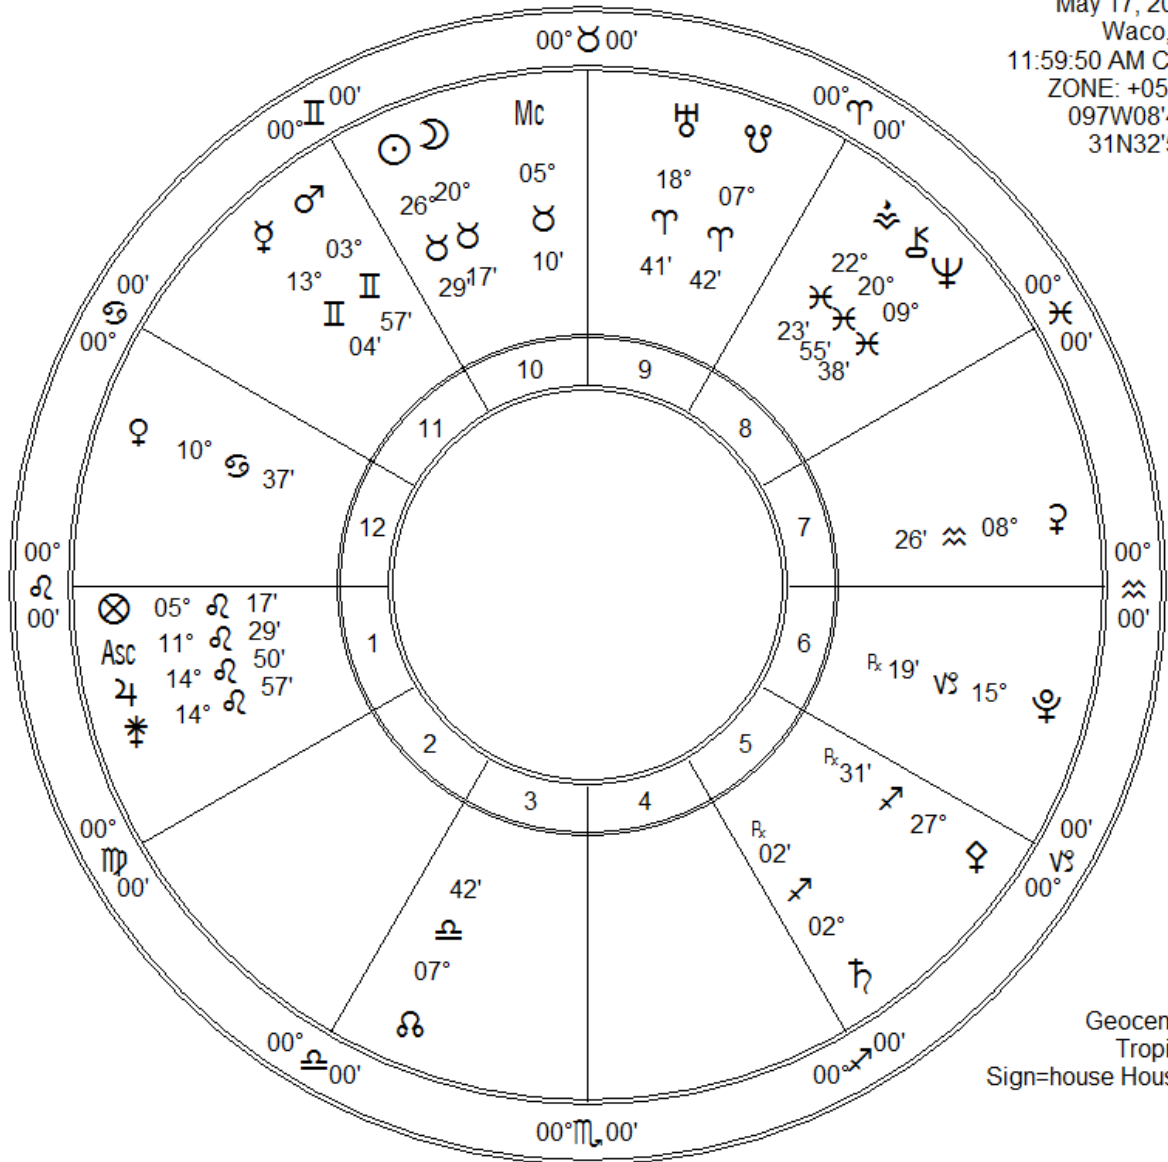

biker waco
 May 17, 2015
 Waco, TX
 11:59:50 AM CDT
 ZONE: +05:00
 097W08'47"
 31N32'57"

Geocentric
 Tropical
 Sign=house Houses

Fir	Ear	Air	Wat
8	4	4	4

Crd	Fix	Mut
5	8	7

Leslie Marlar
 620 N. Robin Way
 Satellite Bch FI 32937
 leslie.marlar@gmail.com
 www.lesliemarlar.com
 321 779-0604

Zodiac Signs	Pl	Planet	Plan's Sign	Hous	Position
♈ Aries	☾	Moon	Taurus	10th	20°♉17'
♉ Taurus	☉	Sun	Taurus	10th	26°♉29'
♊ Gemini	☿	Mercury	Gemini	11th	13°♊04'
♋ Cancer	♀	Venus	Cancer	12th	10°♋37'
♌ Leo	♂	Mars	Gemini	11th	03°♊57'
♍ Virgo	♃	Jupiter	Leo	1st	14°♌50'
♎ Libra	♄	Saturn	Sagittarius	5th	02°♐02' Rx
♏ Scorpio	♅	Uranus	Aries	9th	18°♈41'
♐ Sagittarius	♆	Neptune	Pisces	8th	09°♋38'
♑ Capricorn	♇	Pluto	Capricorn	6th	15°♑19' Rx
♒ Aquarius	♁	Node	Libra	3rd	07°♎42'
♓ Pisces	♁	Node	Libra	3rd	07°♎42'
	♁	Midheaven	Taurus	10th	05°♉10'
	♁	Ascendant	Leo	1st	11°♌29'