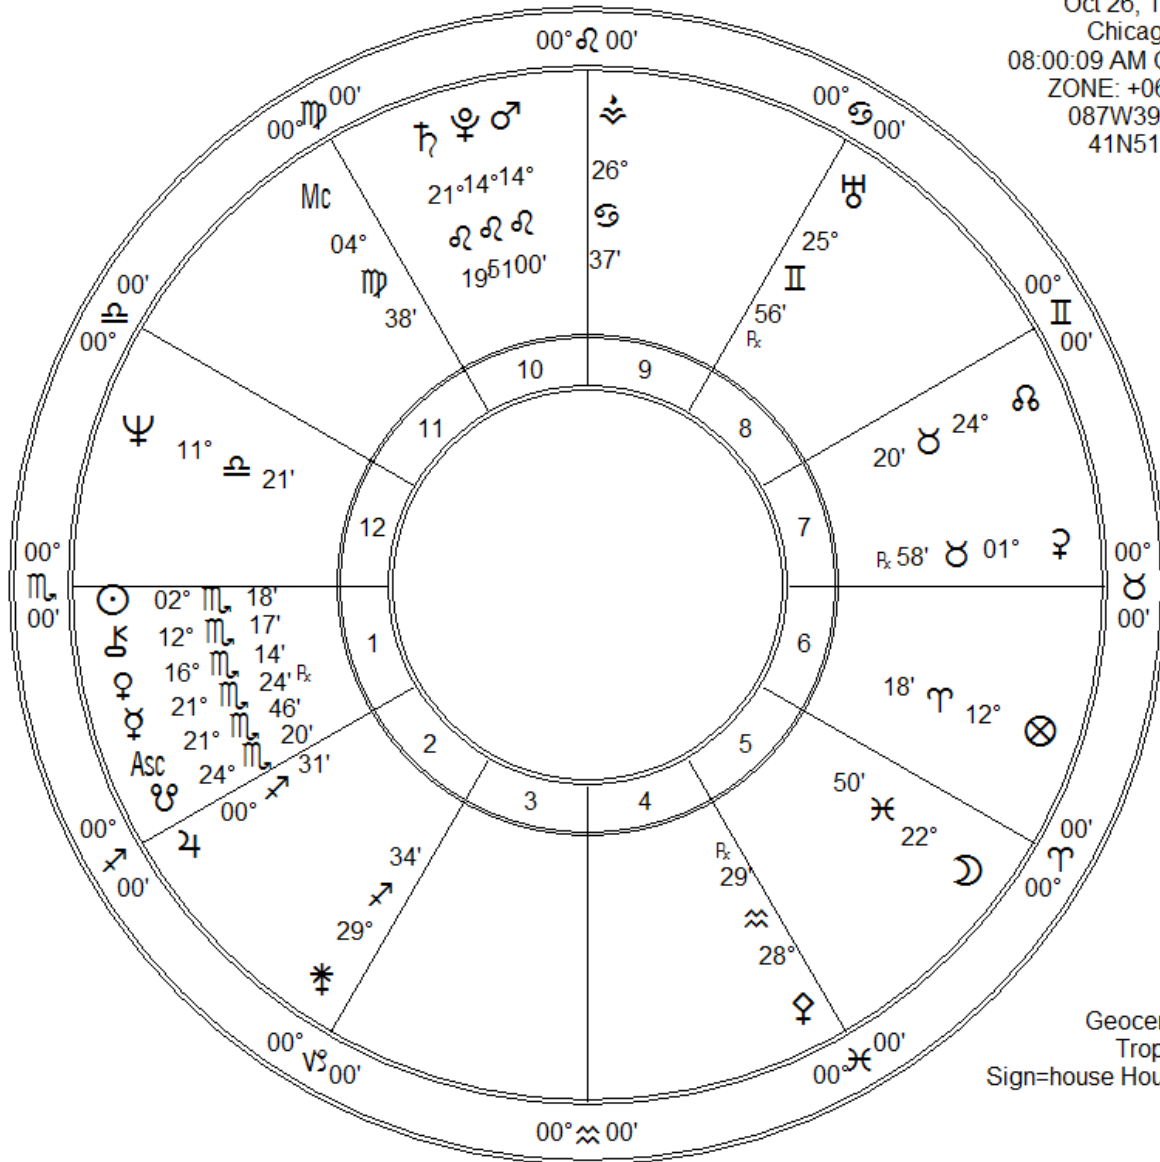

am hiliary clinton  
 Oct 26, 1947  
 Chicago,IL  
 08:00:09 AM CST  
 ZONE: +06:00  
 087W39'00"  
 41N51'00"

Geocentric  
 Tropical  
 Sign=house Houses

Fir	Ear	Air	Wat
6	3	3	8
Crd	Fix	Mut	
3	12	5	

Zodiac Signs	Pl	Planet	Plan's Sign	Hous	Position
♈ Aries	☾	Moon	Pisces	5th	22° ♋ 50'
♉ Taurus	☉	Sun	Scorpio	1st	02° ♏ 18'
♊ Gemini	☿	Mercury	Scorpio	1st	21° ♏ 24' R <sub>x</sub>
♋ Cancer	♀	Venus	Scorpio	1st	16° ♏ 14'
♌ Leo	♂	Mars	Leo	10th	14° ♌ 00'
♍ Virgo	♃	Jupiter	Sagittarius	2nd	00° ♐ 31'
♎ Libra	♄	Saturn	Leo	10th	21° ♌ 19'
♏ Scorpio	♅	Uranus	Gemini	8th	25° ♊ 56' R <sub>x</sub>
♐ Sagittarius	♆	Neptune	Libra	12th	11° ♎ 21'
♑ Capricorn	♇	Pluto	Leo	10th	14° ♌ 51'
♒ Aquarius	♁	Node	Taurus	7th	24° ♉ 20'
♓ Pisces	♁	Node	Scorpio	1st	21° ♏ 14'
	Mc	Midheaven	Virgo	11th	04° ♍ 38'
	Asc	Ascendant	Scorpio	1st	21° ♏ 14'