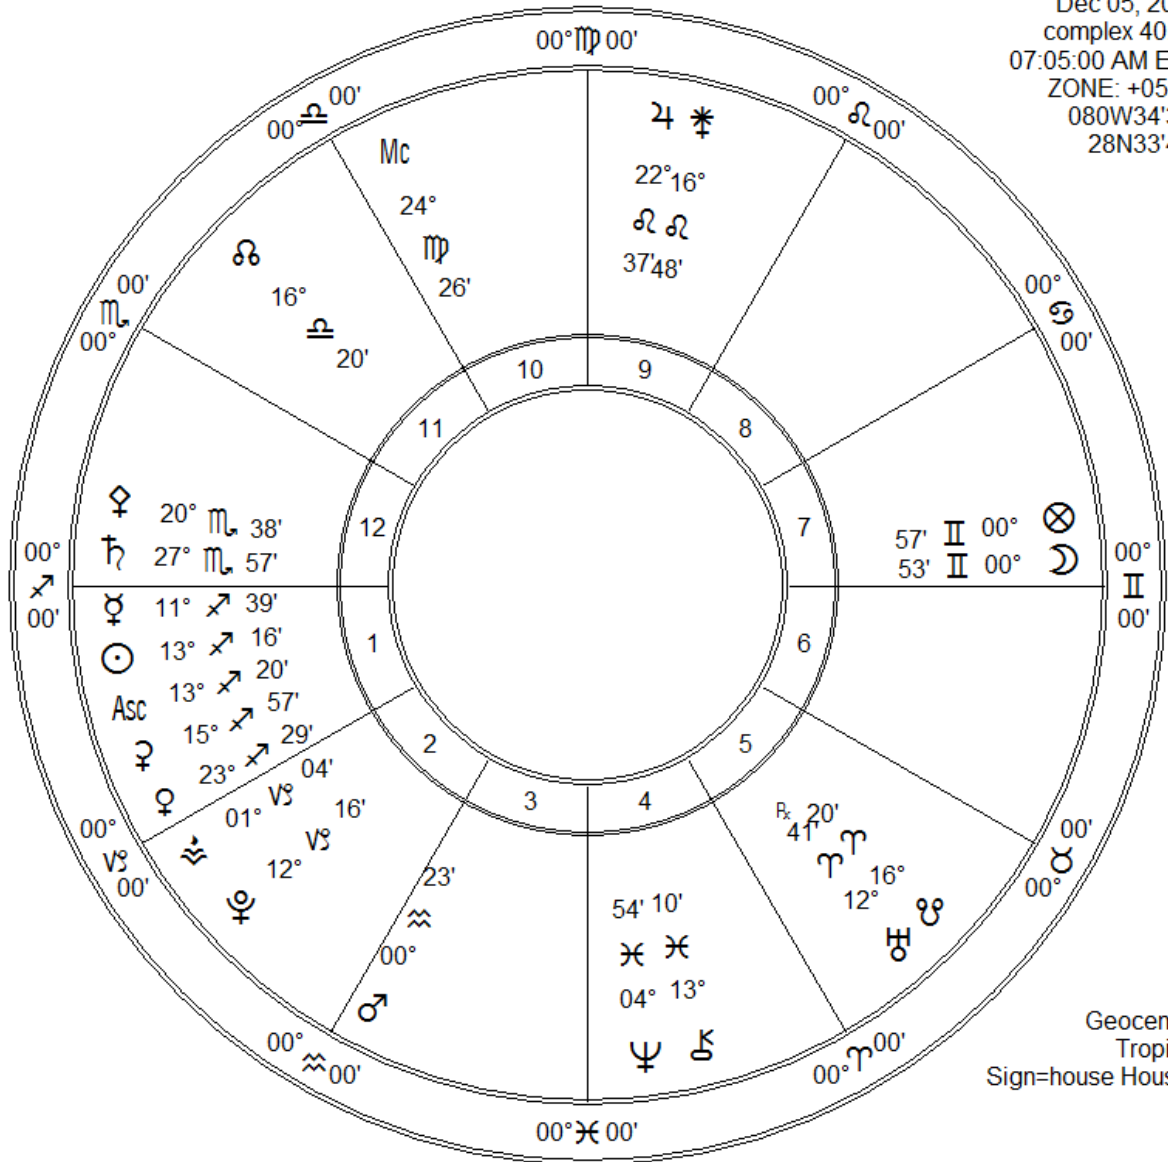

launch orion  
 Dec 05, 2014  
 complex 40, FL  
 07:05:00 AM EST  
 ZONE: +05:00  
 080W34'38"  
 28N33'44"

Geocentric  
 Tropical  
 Sign=house Houses

Fir	Ear	Air	Wat
9	3	4	4
Crd	Fix	Mut	
5	5	10	

Zodiac Signs	Pl	Planet	Plan's Sign	Hous	Position
♈ Aries	☾	Moon	Gemini	7th	00° II 53'
♉ Taurus	☉	Sun	Sagittarius	1st	13° ♄ 16'
♊ Gemini	☿	Mercury	Sagittarius	1st	11° ♄ 39'
♋ Cancer	♀	Venus	Sagittarius	1st	23° ♄ 29'
♌ Leo	♂	Mars	Aquarius	3rd	00° ♁ 23'
♍ Virgo	♃	Jupiter	Leo	9th	22° ♃ 37'
♎ Libra	♄	Saturn	Scorpio	12th	27° ♃ 57'
♏ Scorpio	♅	Uranus	Aries	5th	12° ♈ 41' Rx
♐ Sagittarius	♆	Neptune	Pisces	4th	04° ♃ 54'
♑ Capricorn	♇	Pluto	Capricorn	2nd	12° ♄ 16'
♒ Aquarius	♁	Node	Libra	11th	16° ♎ 20'
♓ Pisces	♃	Midheaven	Virgo	10th	24° ♍ 26'
	Asc	Ascendant	Sagittarius	1st	13° ♄ 20'