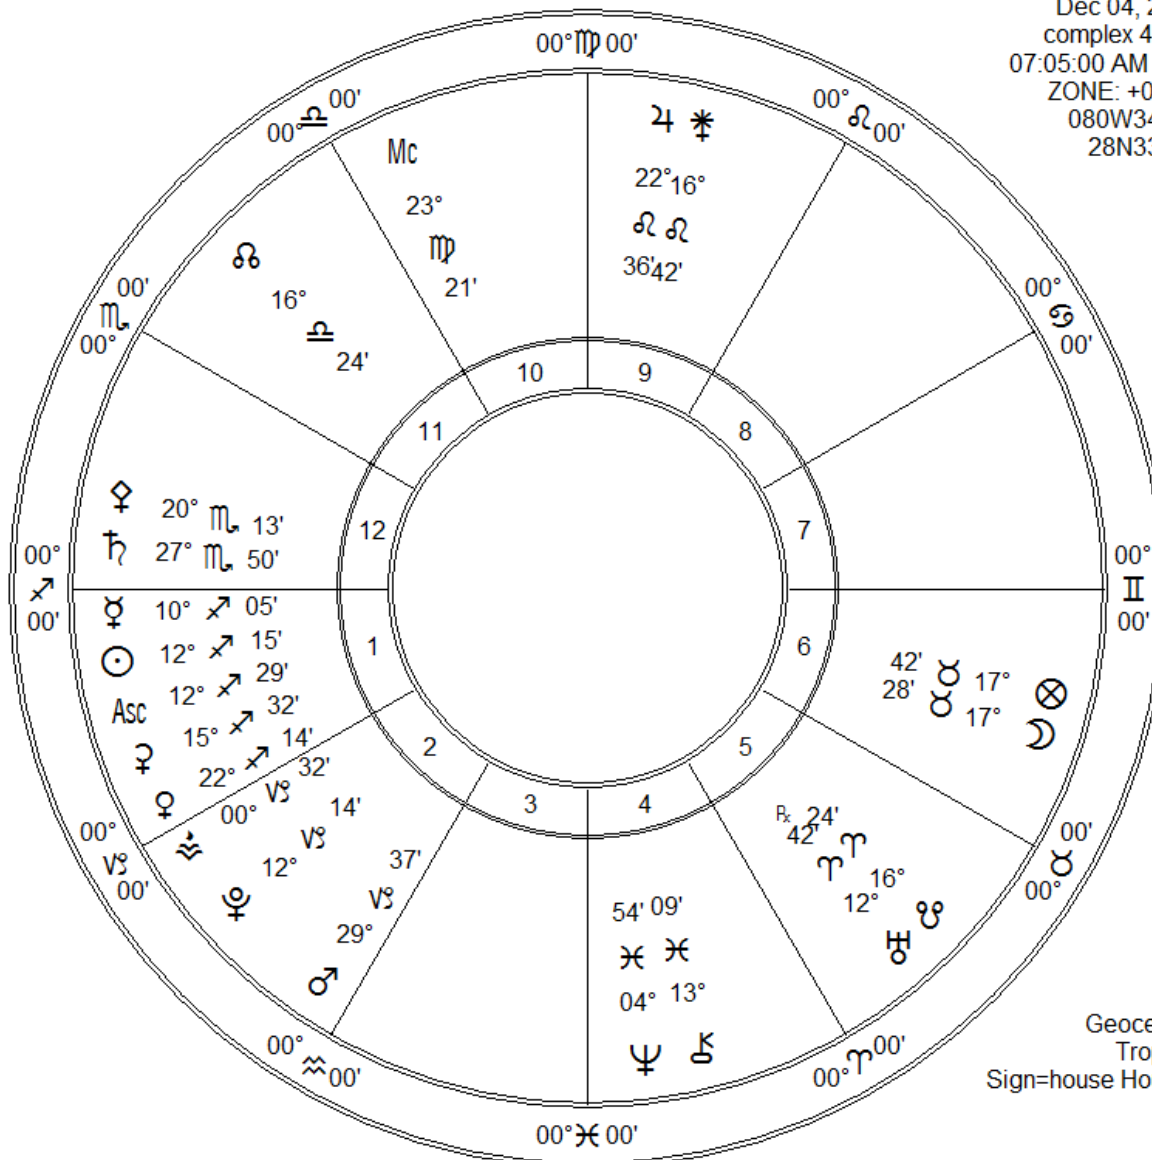

attempt orion launch
 Dec 04, 2014
 complex 40,FL
 07:05:00 AM EST
 ZONE: +05:00
 080W34'38"
 28N33'44"

Fir	Ear	Air	Wat
9	6	1	4
Crd	Fix	Mut	
6	6	8	

Leslie Marlar
 620 N. Robin Way
 Satellite Bch FI 32937
 leslie.marlar@gmail.com
 www.lesliemarlar.com
 321 779-0604

Zodiac Signs	Pl	Planet	Plan's Sign	Hous	Position
♈ Aries	☾	Moon	Taurus	6th	17° 08' 28"
♉ Taurus	☉	Sun	Sagittarius	1st	12° 07' 15"
♊ Gemini	☿	Mercury	Sagittarius	1st	10° 07' 05"
♋ Cancer	♀	Venus	Sagittarius	1st	22° 07' 14"
♌ Leo	♂	Mars	Capricorn	2nd	29° 03' 37"
♍ Virgo	♃	Jupiter	Leo	9th	22° 02' 36"
♎ Libra	♄	Saturn	Scorpio	12th	27° 00' 50"
♏ Scorpio	♅	Uranus	Aries	5th	12° 01' 42" R
♐ Sagittarius	♆	Neptune	Pisces	4th	04° 05' 54"
♑ Capricorn	♇	Pluto	Capricorn	2nd	12° 03' 14"
♒ Aquarius	♁	Node	Libra	11th	16° 02' 24"
♓ Pisces	♁	Node	Libra	11th	16° 02' 24"
	♁	Midheaven	Virgo	10th	23° 00' 21"
	♁	Ascendant	Sagittarius	1st	12° 07' 29"