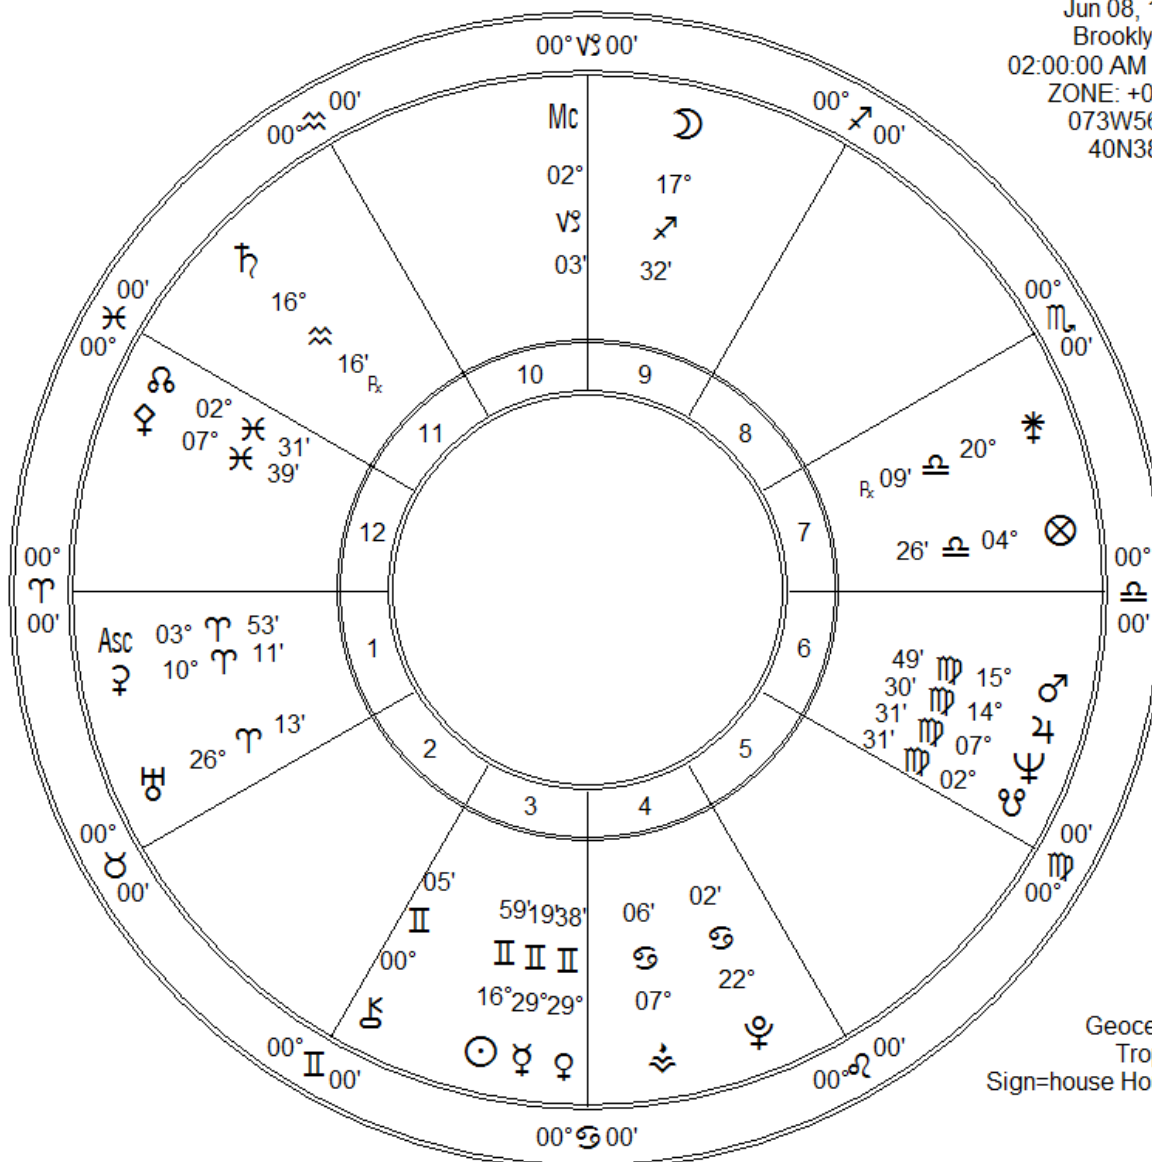

joan rivers
 Jun 08, 1933
 Brooklyn, NY
 02:00:00 AM EDT
 ZONE: +04:00
 073W56'00"
 40N38'00"

Fir	Ear	Air	Wat
4	5	7	4
Crd	Fix	Mut	
8	1	11	

Zodiac Signs	Pl	Planet	Plan's Sign	Hous	Position
♈ Aries	☾	Moon	Sagittarius	9th	17° 32' ♏
♉ Taurus	☉	Sun	Gemini	3rd	16° 59' II
♊ Gemini	☿	Mercury	Gemini	3rd	29° 19' II
♋ Cancer	♀	Venus	Gemini	3rd	29° II 38'
♌ Leo	♂	Mars	Virgo	6th	15° ♍ 49'
♍ Virgo	♃	Jupiter	Virgo	6th	14° ♍ 30'
♎ Libra	♄	Saturn	Aquarius	11th	16° ♋ 16' Rx
♏ Scorpio	♅	Uranus	Aries	1st	26° ♈ 13'
♐ Sagittarius	♆	Neptune	Virgo	6th	07° ♍ 31'
♑ Capricorn	♇	Pluto	Cancer	4th	22° ♋ 02'
♒ Aquarius	♁	Node	Pisces	12th	02° ♋ 31'
♓ Pisces	♁	Node	Pisces	12th	02° ♋ 31'
	♁	Midheaven	Capricorn	10th	02° ♐ 03'
	♁	Ascendant	Aries	1st	03° ♈ 53'