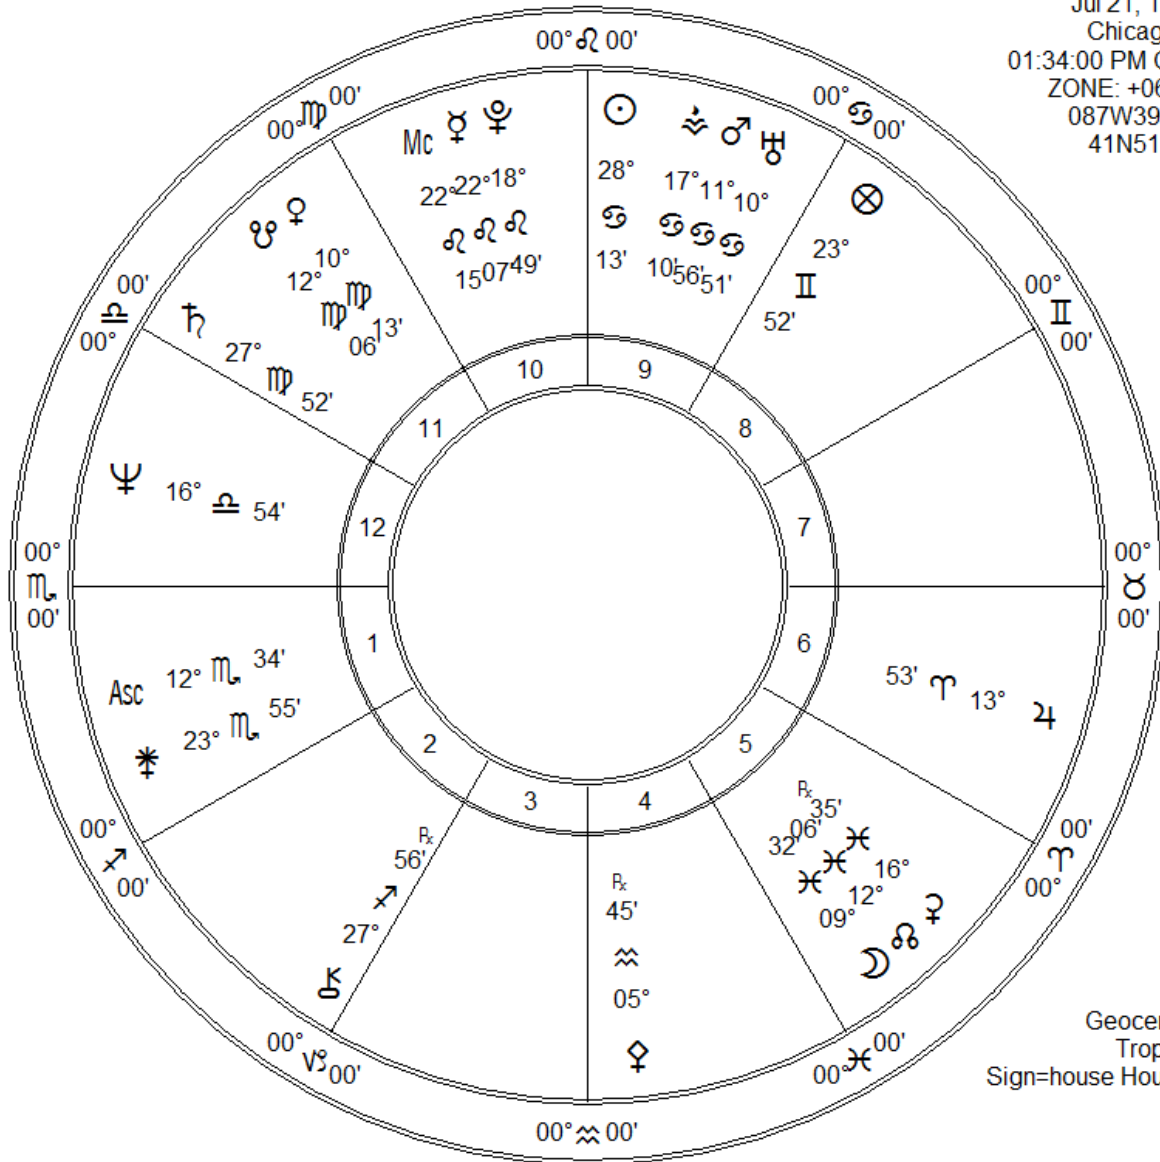

robin williams  
 Jul 21, 1951  
 Chicago, IL  
 01:34:00 PM CST  
 ZONE: +06:00  
 087W39'00"  
 41N51'00"

Geocentric  
 Tropical  
 Sign=house Houses

Fir	Ear	Air	Wat
5	3	3	9

Crd	Fix	Mut
6	6	8

Leslie Marlar  
 620 N. Robin Way  
 Satellite Bch FI 32937  
 leslie.marlar@gmail.com  
 www.lesliemarlar.com  
 321 779-0604

Zodiac Signs	Pl	Planet	Plan's Sign	Hous	Position
♈ Aries	♃	Moon	Pisces	5th	09° ♃ 32'
♉ Taurus	♄	Sun	Cancer	9th	28° ♋ 13'
♊ Gemini	♅	Mercury	Leo	10th	22° ♌ 07'
♋ Cancer	♆	Venus	Virgo	11th	10° ♍ 13'
♌ Leo	♁	Mars	Cancer	9th	11° ♋ 56'
♍ Virgo	♃	Jupiter	Aries	6th	13° ♈ 53'
♎ Libra	♄	Saturn	Virgo	11th	27° ♍ 52'
♏ Scorpio	♅	Uranus	Cancer	9th	10° ♋ 51'
♐ Sagittarius	♆	Neptune	Libra	12th	16° ♎ 54'
♑ Capricorn	♁	Pluto	Leo	10th	18° ♌ 49'
♒ Aquarius	♃	Node	Pisces	5th	12° ♋ 06'
♓ Pisces	♄	Midheaven	Leo	10th	22° ♌ 15'
	♅	Ascendant	Scorpio	1st	12° ♏ 34'