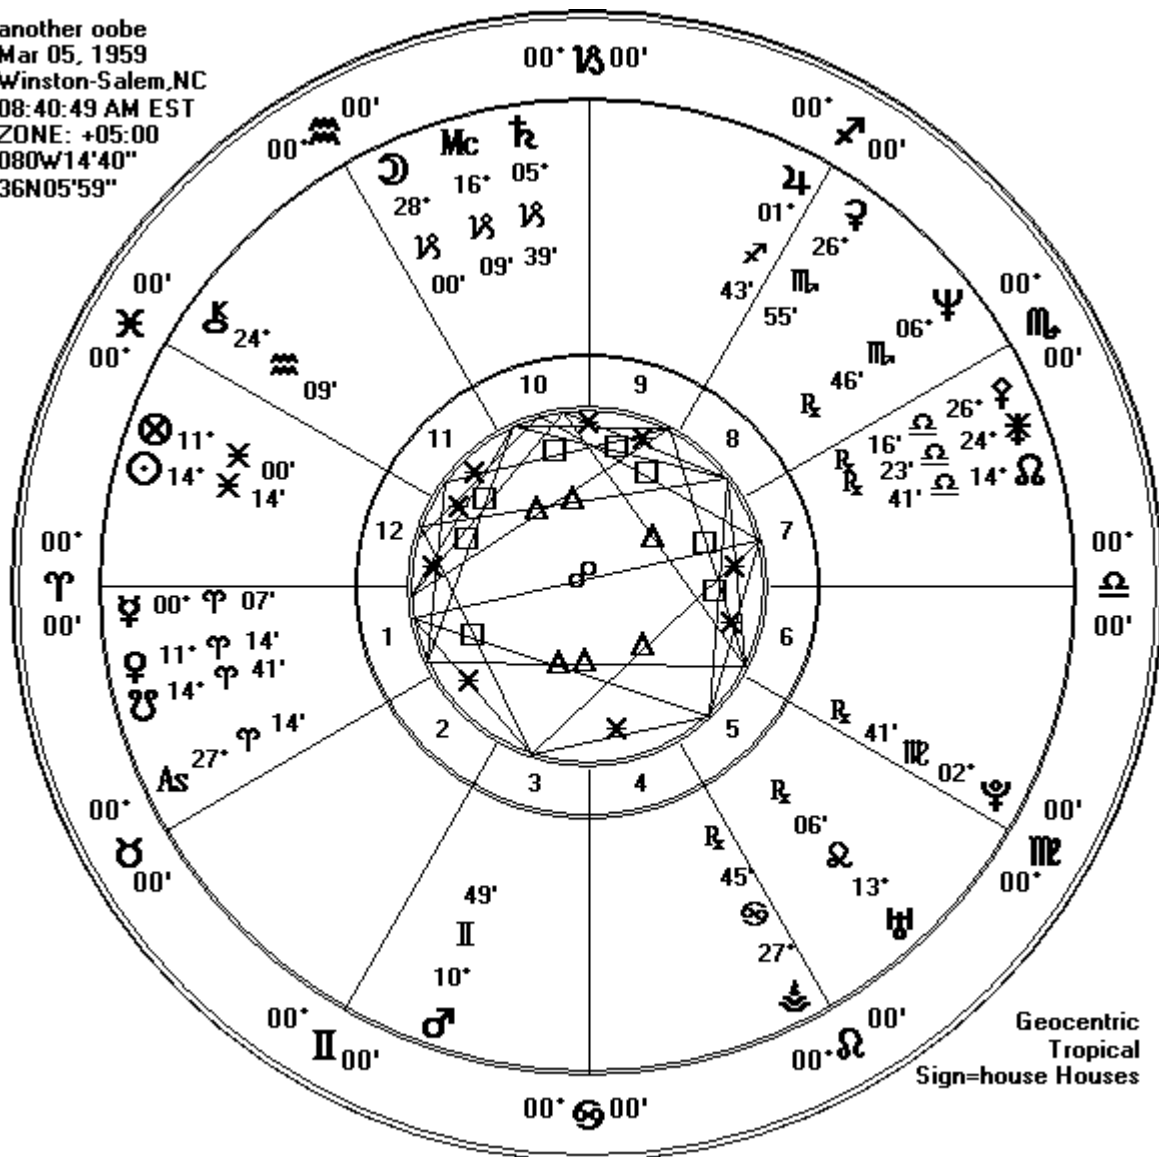

another oobe
 Mar 05, 1959
 Winston-Salem, NC
 08:40:49 AM EST
 ZONE: +05:00
 080W14'40"
 36N05'59"

Geocentric
 Tropical
 Sign=house Houses