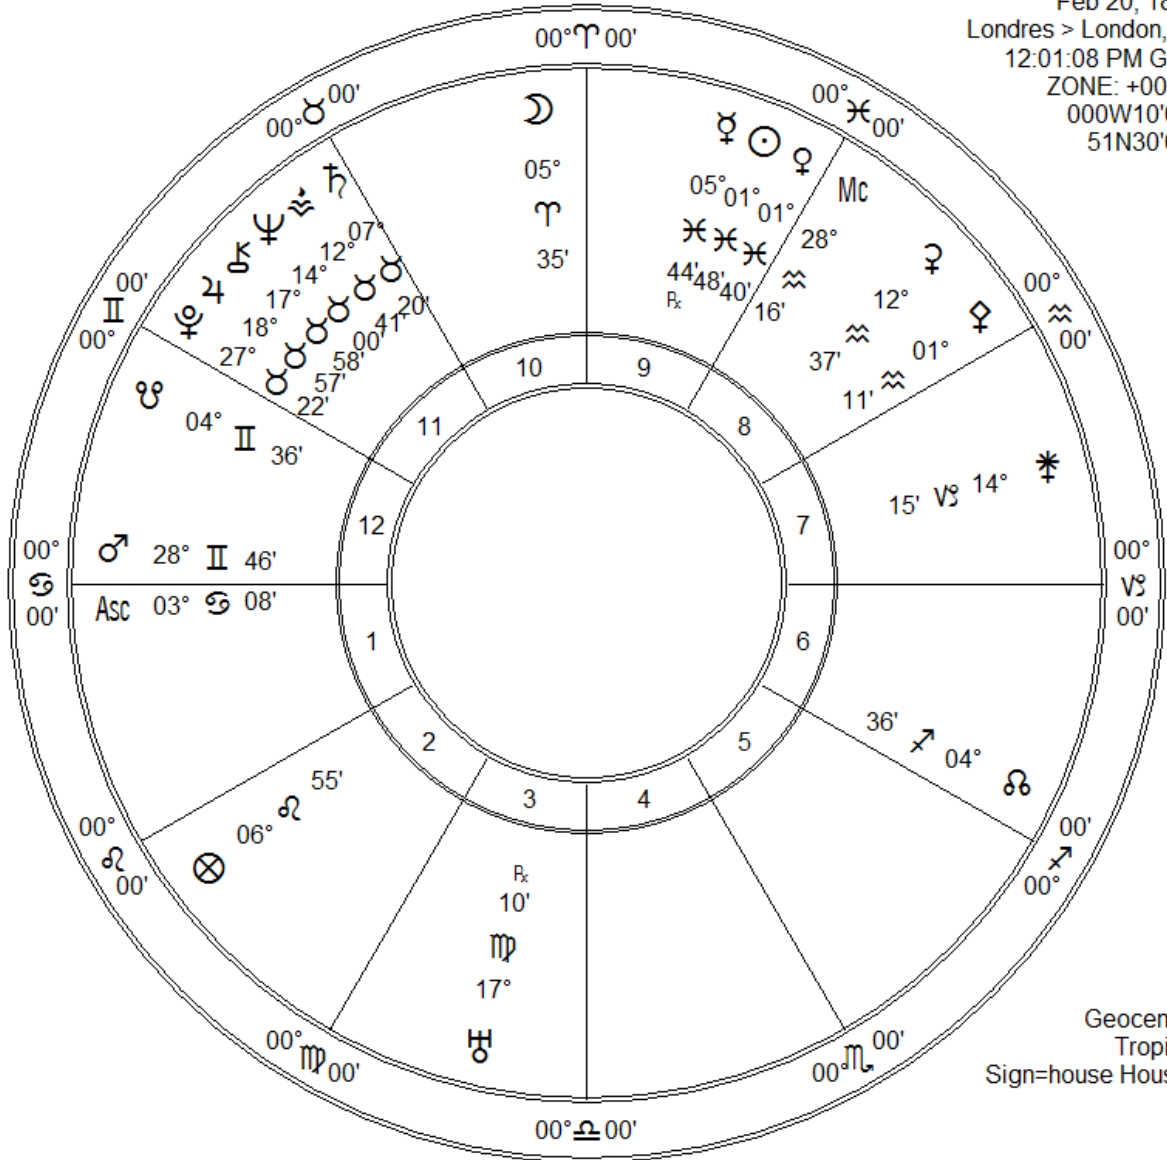

psychical res soc
 Feb 20, 1882
 Londres > London, UK
 12:01:08 PM GMT
 ZONE: +00:00
 000W10'00"
 51N30'00"

Geocentric
 Tropical
 Sign=house Houses

Fir	Ear	Air	Wat
3	8	5	4
Crd	Fix	Mut	
3	10	7	

Zodiac Signs	Pl	Planet	Plan's Sign	Hous	Position
♈ Aries	☾	Moon	Aries	10th	05° ♈ 35'
♉ Taurus	☉	Sun	Pisces	9th	01° ♉ 48'
♊ Gemini	☿	Mercury	Pisces	9th	05° ♉ 44' Rx
♋ Cancer	♀	Venus	Pisces	9th	01° ♉ 40'
♌ Leo	♂	Mars	Gemini	12th	28° ♊ 46'
♍ Virgo	♃	Jupiter	Taurus	11th	18° ♉ 57'
♎ Libra	♄	Saturn	Taurus	11th	07° ♉ 20'
♏ Scorpio	♅	Uranus	Virgo	3rd	17° ♍ 10' Rx
♐ Sagittarius	♆	Neptune	Taurus	11th	14° ♉ 00'
♑ Capricorn	♇	Pluto	Taurus	11th	27° ♉ 22'
♒ Aquarius	♁	Node	Sagittarius	6th	04° ♐ 36'
♓ Pisces	♊	Node	Aquarius	6th	28° ♒ 16'
	♊	Midheaven	Aquarius	8th	28° ♒ 16'
	♋	Ascendant	Cancer	1st	03° ♋ 08'