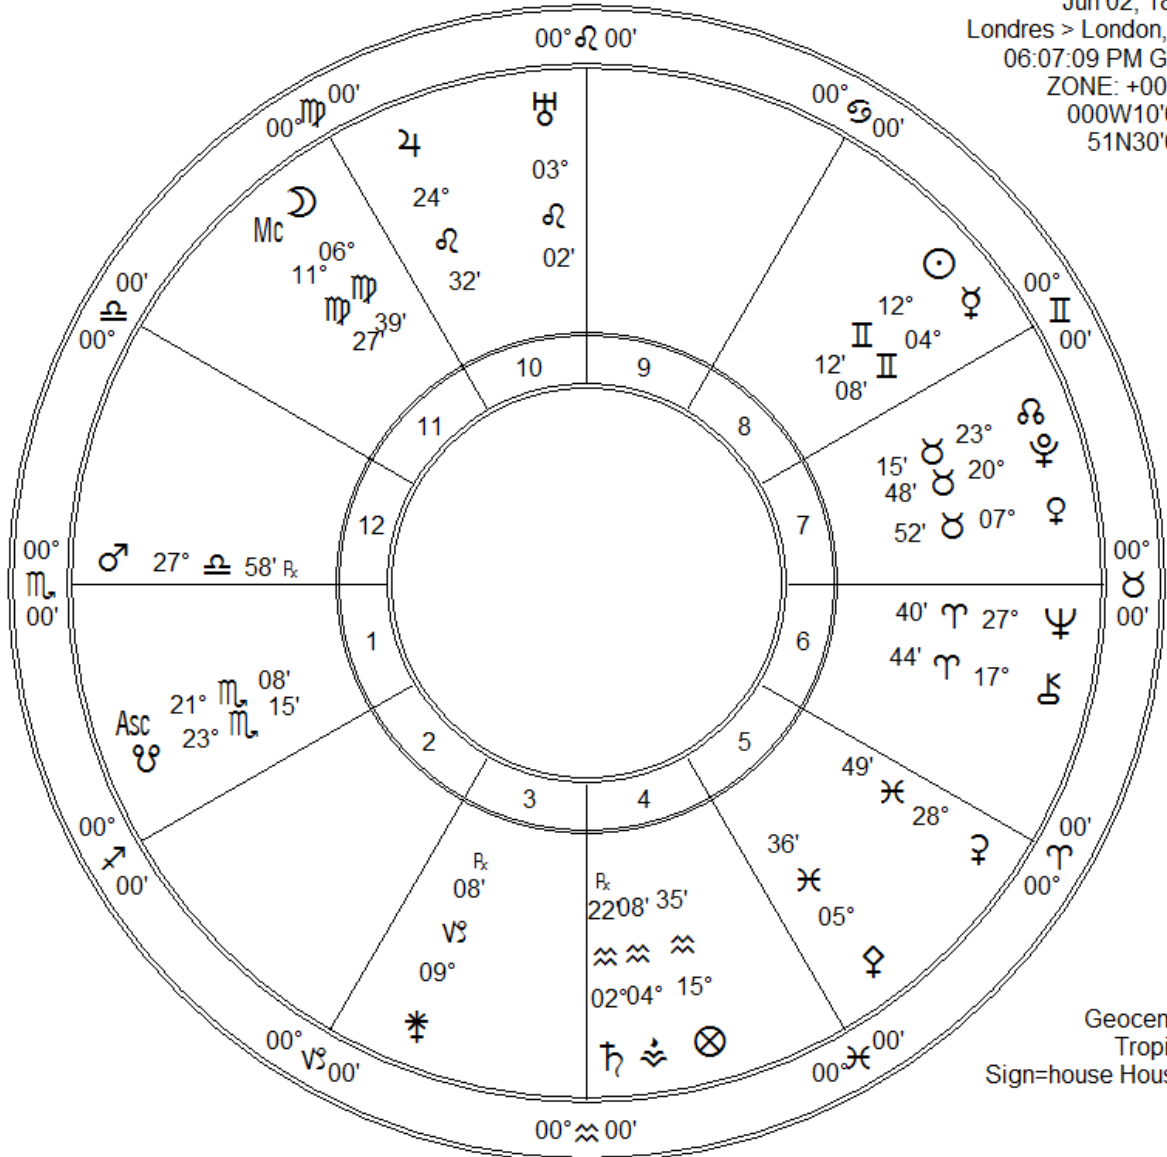

motion table
 Jun 02, 1873
 Londres > London, UK
 06:07:09 PM GMT
 ZONE: +00:00
 000W10'00"
 51N30'00"

Geocentric
 Tropical
 Sign=house Houses

Fir	Ear	Air	Wat
4	6	6	4
Crd	Fix	Mut	
4	10	6	

Zodiac Signs	Pl	Planet	Plan's Sign	Hous	Position
♈ Aries	☾	Moon	Virgo	11th	06° 39'
♉ Taurus	☉	Sun	Gemini	8th	12° 12'
♊ Gemini	☿	Mercury	Gemini	8th	04° 08'
♋ Cancer	♀	Venus	Taurus	7th	07° 52'
♌ Leo	♂	Mars	Libra	12th	27° 58' Rx
♍ Virgo	♃	Jupiter	Leo	10th	24° 32'
♎ Libra	♄	Saturn	Aquarius	4th	02° 22' Rx
♏ Scorpio	♅	Uranus	Leo	10th	03° 02'
♐ Sagittarius	♆	Neptune	Aries	6th	27° 40'
♑ Capricorn	♇	Pluto	Taurus	7th	20° 48'
♒ Aquarius	♁	Node	Taurus	7th	23° 15'
♓ Pisces	♁	Node	Taurus	7th	23° 15'
	Mc	Midheaven	Virgo	11th	11° 27'
	Asc	Ascendant	Scorpio	1st	21° 08'