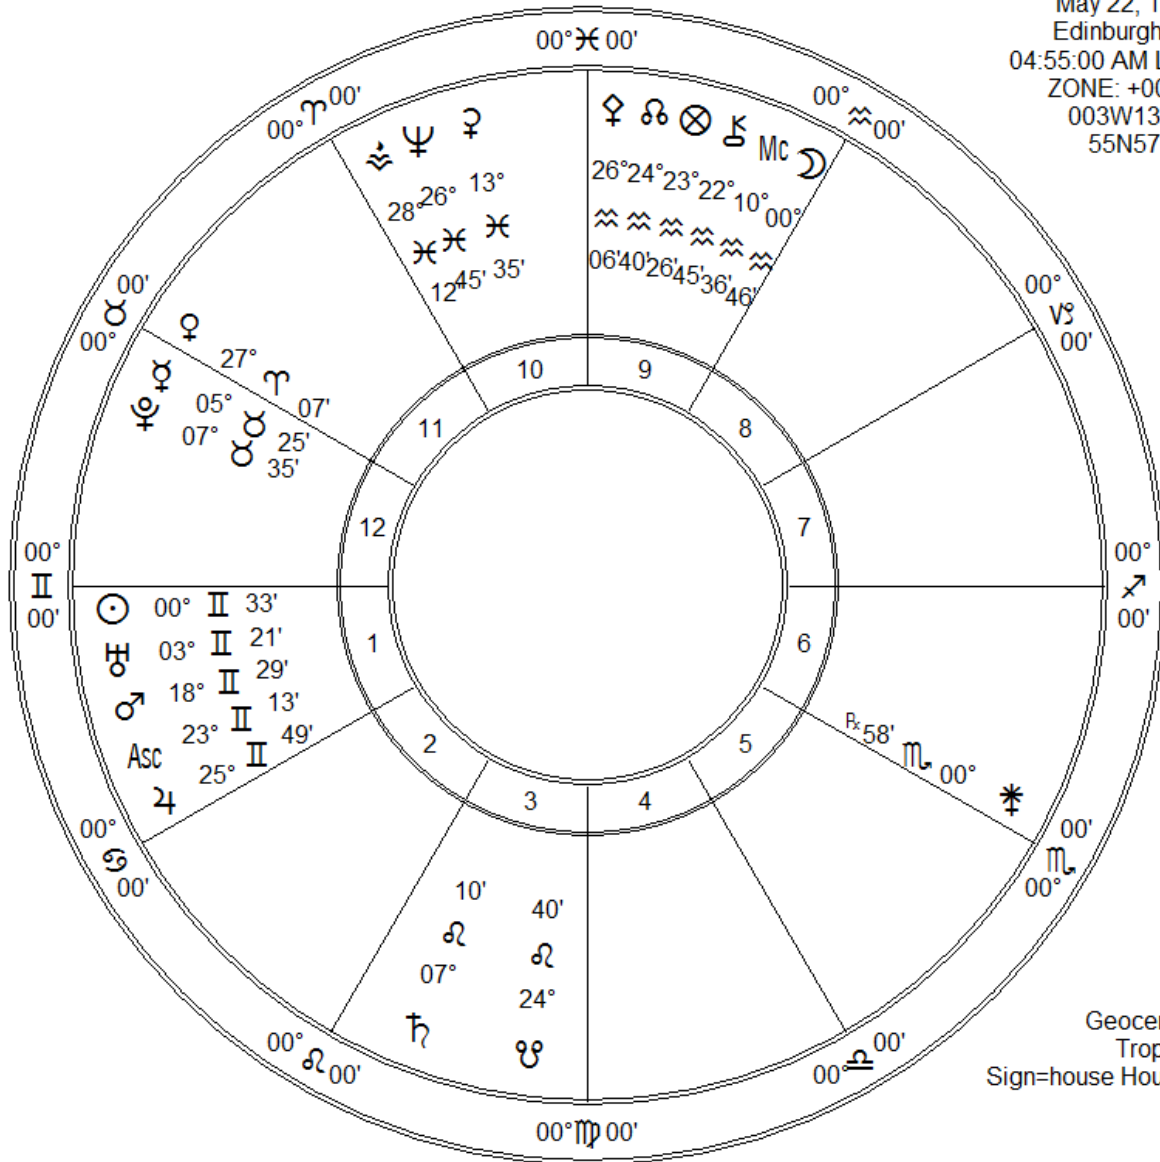

arthur conan doyle
 May 22, 1859
 Edinburgh, UK
 04:55:00 AM LMT
 ZONE: +00:00
 003W13'00"
 55N57'00"

Geocentric
 Tropical
 Sign=house Houses

Fir	Ear	Air	Wat
3	2	11	4
Crd	Fix	Mut	
1	11	8	

Zodiac Signs	Pl	Planet	Plan's Sign	Hous	Position
♈ Aries	☾	Moon	Aquarius	9th	00° ≈ 46'
♉ Taurus	☉	Sun	Gemini	1st	00° II 33'
♊ Gemini	☿	Mercury	Taurus	12th	05° ♂ 25'
♋ Cancer	♀	Venus	Aries	11th	27° ♀ 07'
♌ Leo	♂	Mars	Gemini	1st	18° II 29'
♍ Virgo	♃	Jupiter	Gemini	1st	25° II 49'
♎ Libra	♄	Saturn	Leo	3rd	07° ♁ 10'
♏ Scorpio	♅	Uranus	Gemini	1st	03° II 21'
♐ Sagittarius	♆	Neptune	Pisces	10th	26° ♃ 45'
♑ Capricorn	♇	Pluto	Taurus	12th	07° ♂ 35'
♒ Aquarius	♁	Node	Aquarius	9th	24° ≈ 40'
♓ Pisces	♁	Midheaven	Aquarius	9th	10° ≈ 36'
	Asc	Ascendant	Gemini	1st	23° II 13'