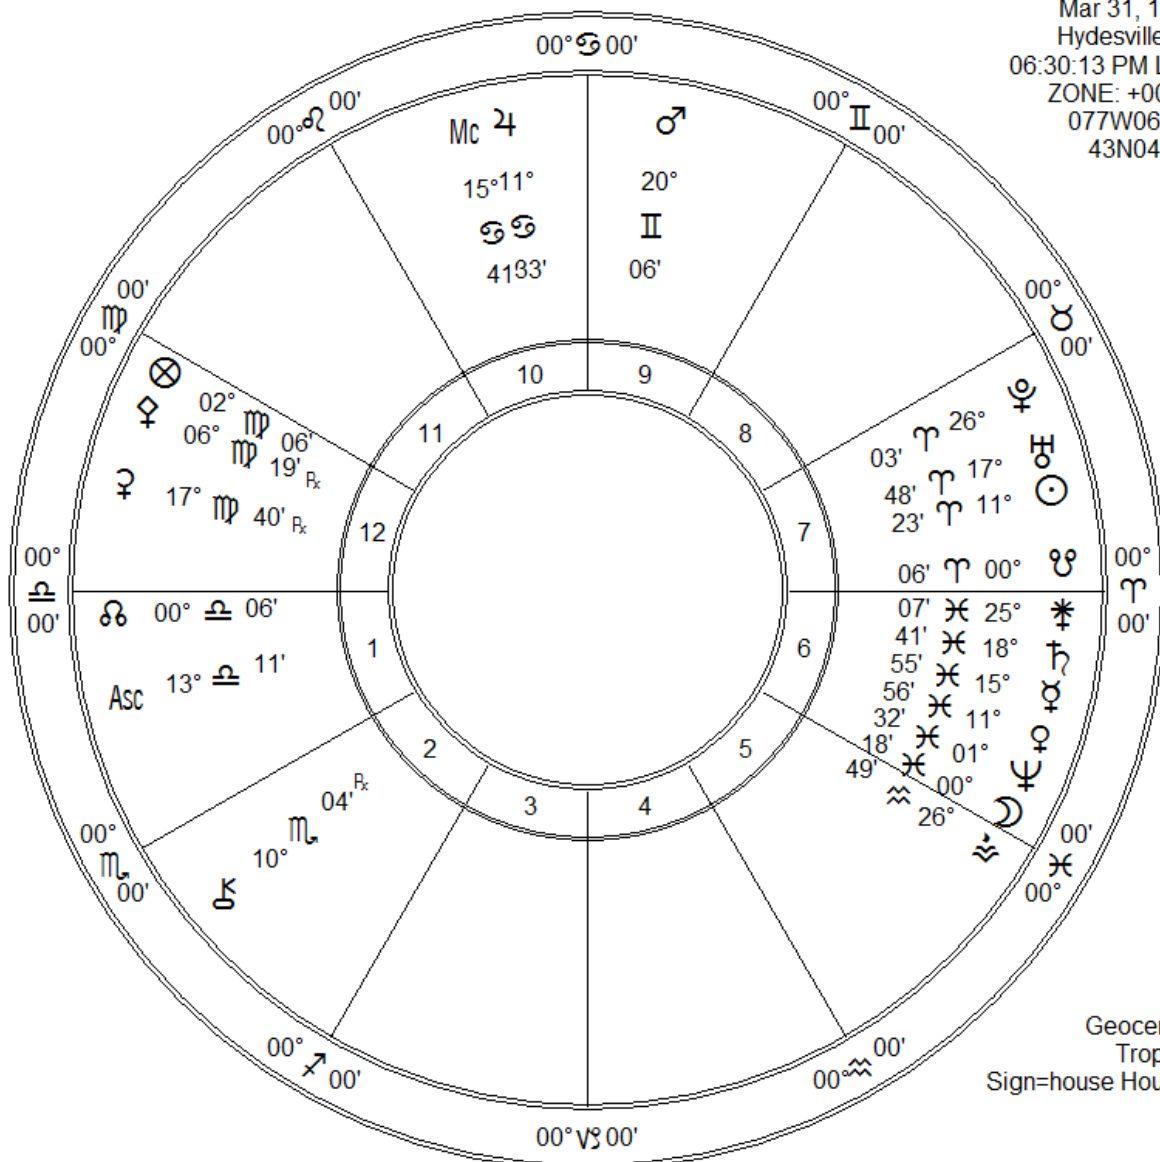

begin spiritualism  
 Mar 31, 1848  
 Hydesville, NY  
 06:30:13 PM LMT  
 ZONE: +00:00  
 077W06'28"  
 43N04'13"

Fir	Ear	Air	Wat
4	3	4	9
Crd	Fix	Mut	
8	2	10	

Leslie Marlar  
 620 N. Robin Way  
 Satellite Bch FI 32937  
 leslie.marlar@gmail.com  
 www.lesliemarlar.com  
 321 779-0604

Zodiac Signs	Pl	Planet	Plan's Sign	Hous	Position
♈ Aries	☾	Moon	Pisces	6th	00° ♌ 18'
♉ Taurus	☉	Sun	Aries	7th	11° ♈ 23'
♊ Gemini	☿	Mercury	Pisces	6th	15° ♋ 55'
♋ Cancer	♀	Venus	Pisces	6th	11° ♋ 56'
♌ Leo	♂	Mars	Gemini	9th	20° ♊ 06'
♍ Virgo	♃	Jupiter	Cancer	10th	11° ♋ 33'
♎ Libra	♄	Saturn	Pisces	6th	18° ♋ 41'
♏ Scorpio	♅	Uranus	Aries	7th	17° ♈ 48'
♐ Sagittarius	♆	Neptune	Pisces	6th	01° ♋ 32'
♑ Capricorn	♇	Pluto	Aries	7th	26° ♈ 03'
♒ Aquarius	♁	Node	Libra	1st	00° ♎ 06'
♓ Pisces	♁	Node	Libra	1st	13° ♎ 11'
	Mc	Midheaven	Cancer	10th	15° ♋ 41'
	Asc	Ascendant	Libra	1st	13° ♎ 11'