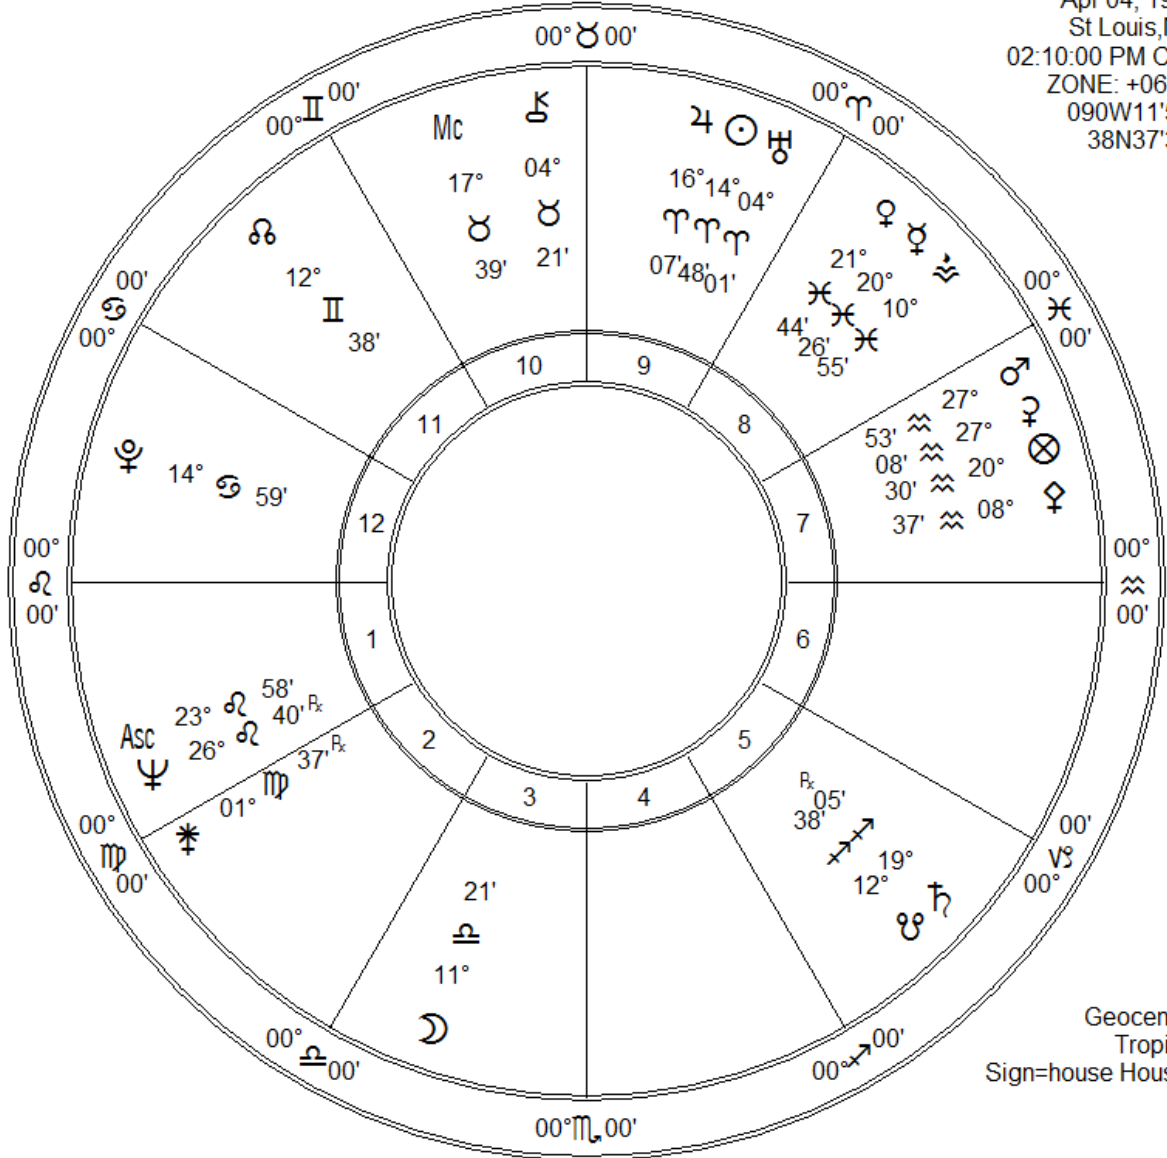

maya anjelou
 Apr 04, 1928
 St Louis, MO
 02:10:00 PM CST
 ZONE: +06:00
 090W11'52"
 38N37'38"

Fir	Ear	Air	Wat
7	3	6	4
Crd	Fix	Mut	
5	8	7	

Leslie Marlar
 620 N. Robin Way
 Satellite Bch FI 32937
 leslie.marlar@gmail.com
 www.lesliemarlar.com
 321 779-0604

Zodiac Signs	Pl	Planet	Plan's Sign	Hous	Position
♈ Aries	♄	Moon	Libra	3rd	11° 21'
♉ Taurus	♌	Sun	Aries	9th	14° 48'
♊ Gemini	♃	Mercury	Pisces	8th	20° 26'
♋ Cancer	♀	Venus	Pisces	8th	21° 44'
♌ Leo	♂	Mars	Aquarius	7th	27° 53'
♍ Virgo	♃	Jupiter	Aries	9th	16° 07'
♎ Libra	♄	Saturn	Sagittarius	5th	19° 05' Rx
♏ Scorpio	♅	Uranus	Aries	9th	04° 01'
♐ Sagittarius	♆	Neptune	Leo	1st	26° 40' Rx
♑ Capricorn	♇	Pluto	Cancer	12th	14° 59'
♒ Aquarius	♋	Node	Gemini	11th	12° 38'
♓ Pisces	♌	Midheaven	Taurus	10th	17° 39'
	♌	Ascendant	Leo	1st	23° 58'