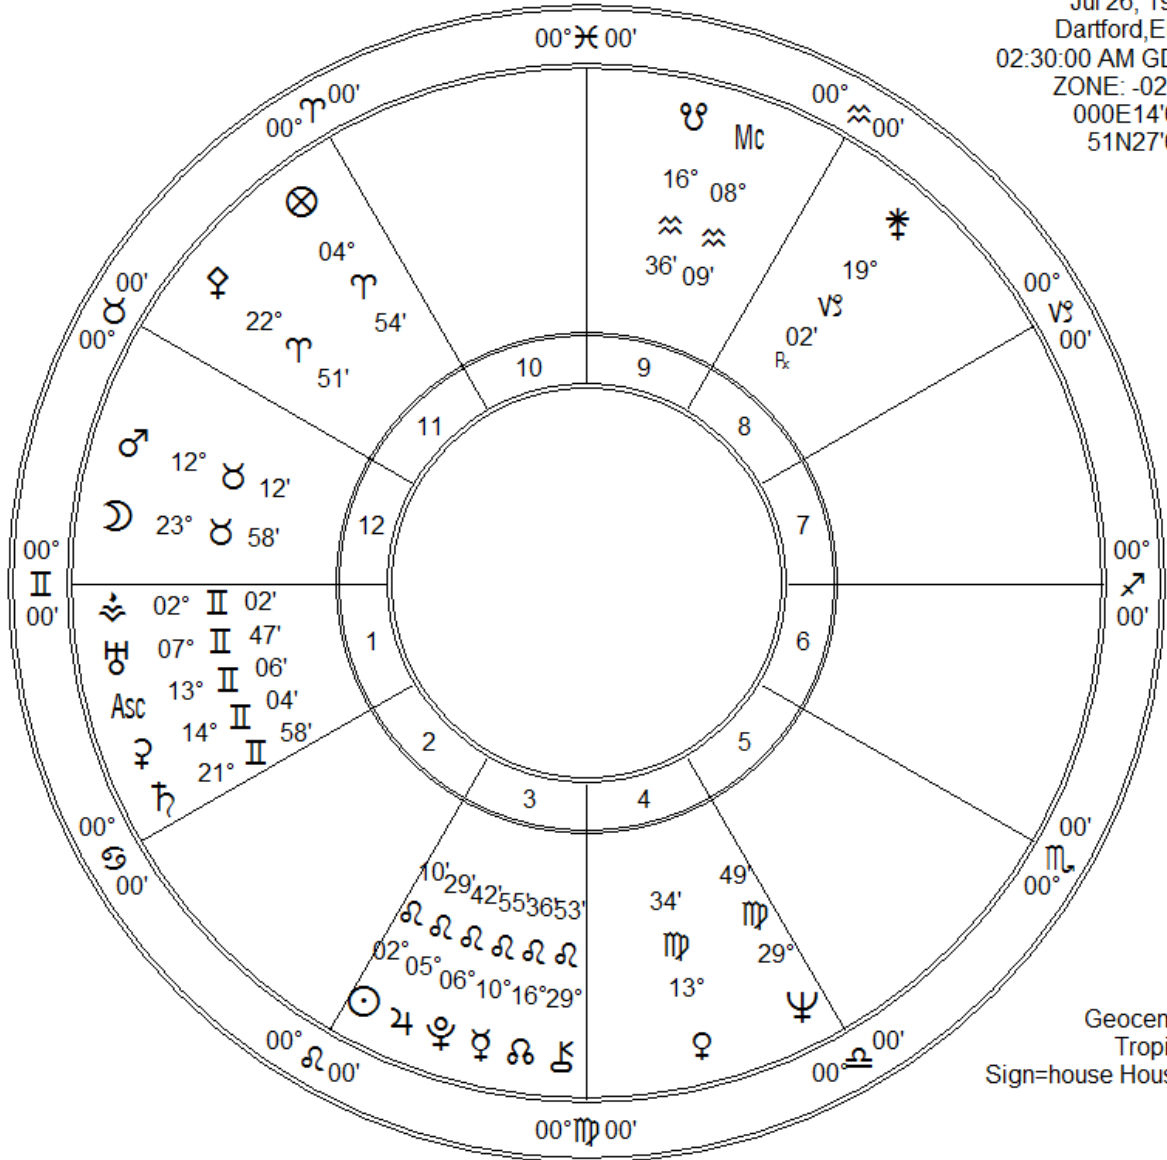

mick jagger  
 Jul 26, 1943  
 Dartford,ENG  
 02:30:00 AM GDW  
 ZONE: -02:00  
 000E14'00"  
 51N27'00"

|     |     |     |     |
|-----|-----|-----|-----|
| Fir | Ear | Air | Wat |
| 8   | 5   | 7   | 0   |
| Crd | Fix | Mut |     |
| 3   | 10  | 7   |     |