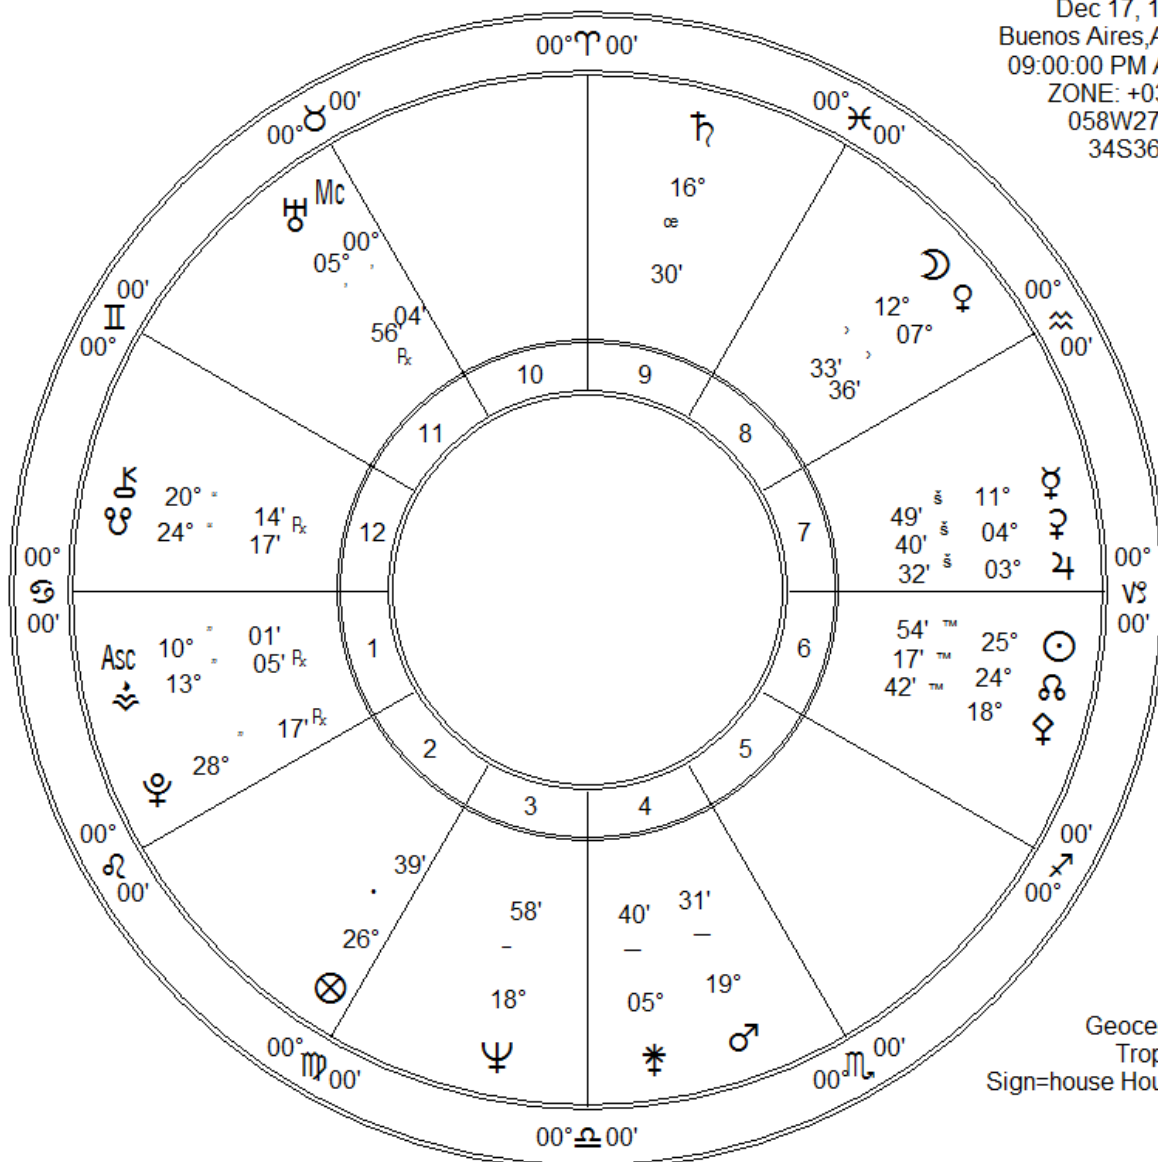

pope francis
 Dec 17, 1936
 Buenos Aires, ARG
 09:00:00 PM ADT
 ZONE: +03:00
 058W27'00"
 34S36'00"

Fir	Ear	Air	Wat
4	6	6	4
Crd	Fix	Mut	
8	5	7	

Leslie Marlar
 620 N. Robin Way
 Satellite Bch FI 32937
 leslie.marlar@gmail.com
 www.lesliemarlar.com
 321 779-0604

Zodiac Signs	Pl	Planet	Plan's Sign	Hous	Position
♈ Aries	☾	Moon	Aquarius	8th	12° ≈ 33'
♉ Taurus	☉	Sun	Sagittarius	6th	25° ≈ 54'
♊ Gemini	☿	Mercury	Capricorn	7th	11° ≈ 49'
♋ Cancer	♀	Venus	Aquarius	8th	07° ≈ 36'
♌ Leo	♂	Mars	Libra	4th	19° ≈ 31'
♍ Virgo	♃	Jupiter	Capricorn	7th	03° ≈ 32'
♎ Libra	♄	Saturn	Pisces	9th	16° ≈ 30'
♏ Scorpio	♅	Uranus	Taurus	11th	05° ≈ 56' Rx
♐ Sagittarius	♆	Neptune	Virgo	3rd	18° ≈ 58'
♑ Capricorn	♇	Pluto	Cancer	1st	28° ≈ 17' Rx
♒ Aquarius	♁	Node	Sagittarius	6th	24° ≈ 17'
♓ Pisces	♁	Midheaven	Taurus	11th	00° ≈ 04'
	ASC	Ascendant	Cancer	1st	10° ≈ 01'