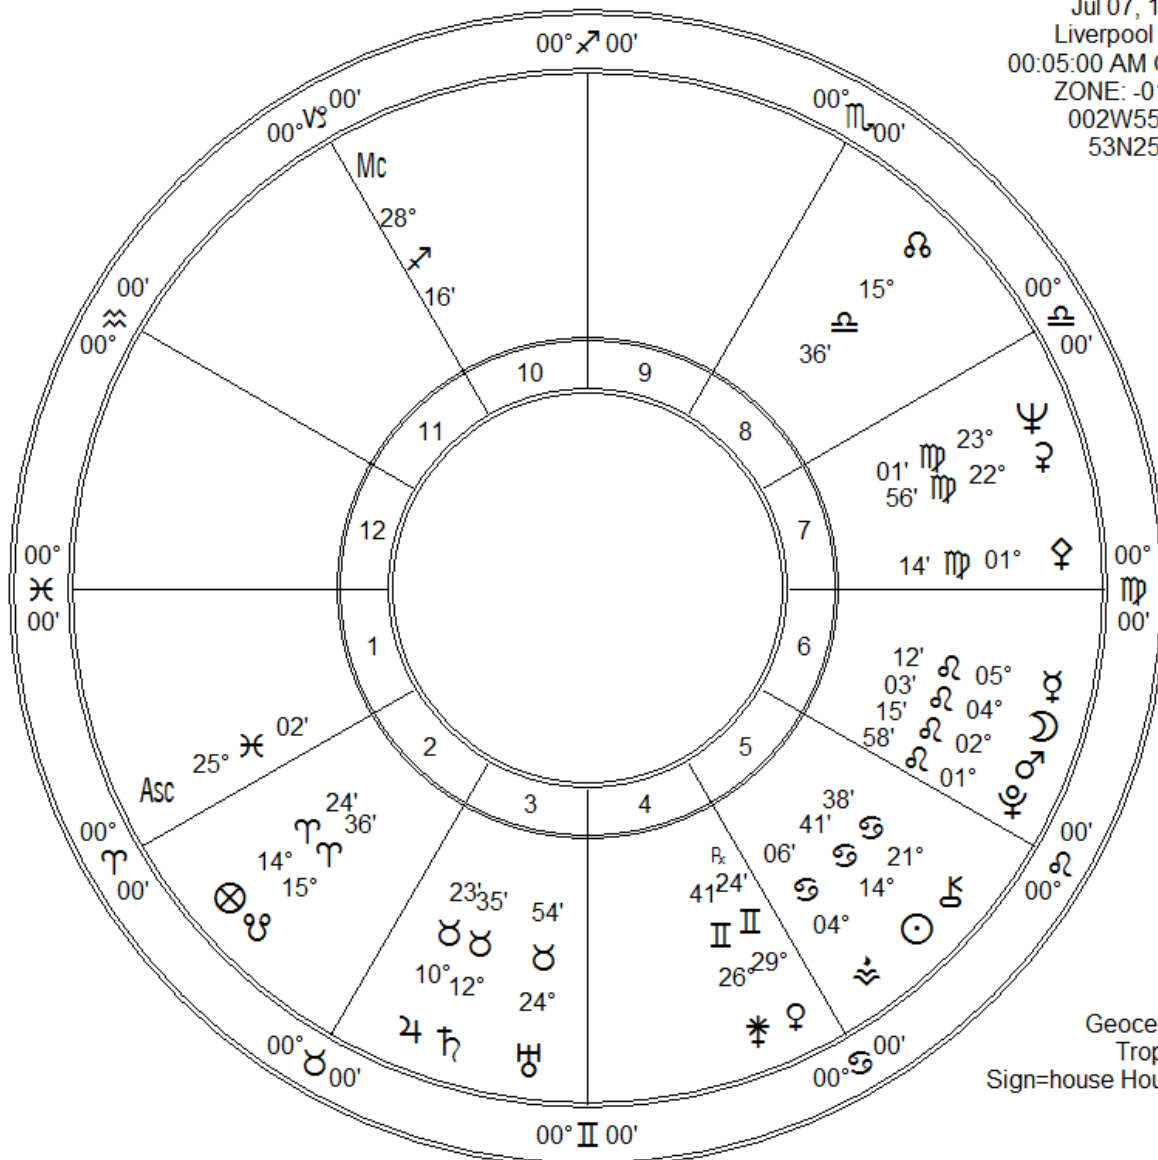

Ringo
 Jul 07, 1940
 Liverpool Eng
 00:05:00 AM CET
 ZONE: -01:00
 002W55'00"
 53N25'00"

Fir	Ear	Air	Wat
7	6	3	4
Crd	Fix	Mut	
6	7	7	

Leslie Marlar
 620 N. Robin Way
 Satellite Bch FI 32937
 leslie.marlar@gmail.com
 www.lesliemarlar.com
 321 779-0604

Zodiac Signs	Pl	Planet	Plan's Sign	Hous	Position
♈ Aries	☾	Moon	Leo	6th	04° ♌ 03'
♉ Taurus	☉	Sun	Cancer	5th	14° ♋ 41'
♊ Gemini	☿	Mercury	Leo	6th	05° ♌ 12'
♋ Cancer	♀	Venus	Gemini	4th	29° ♊ 24' R
♌ Leo	♂	Mars	Leo	6th	02° ♌ 15'
♍ Virgo	♃	Jupiter	Taurus	3rd	10° ♉ 23'
♎ Libra	♄	Saturn	Taurus	3rd	12° ♉ 35'
♏ Scorpio	♅	Uranus	Taurus	3rd	24° ♉ 54'
♐ Sagittarius	♆	Neptune	Virgo	7th	23° ♍ 01'
♑ Capricorn	♇	Pluto	Leo	6th	01° ♌ 58'
♒ Aquarius	♁	Node	Libra	8th	15° ♎ 36'
♓ Pisces	♁	Midheaven	Sagittarius	10th	28° ♐ 16'
	♁	Ascendant	Pisces	1st	25° ♋ 02'