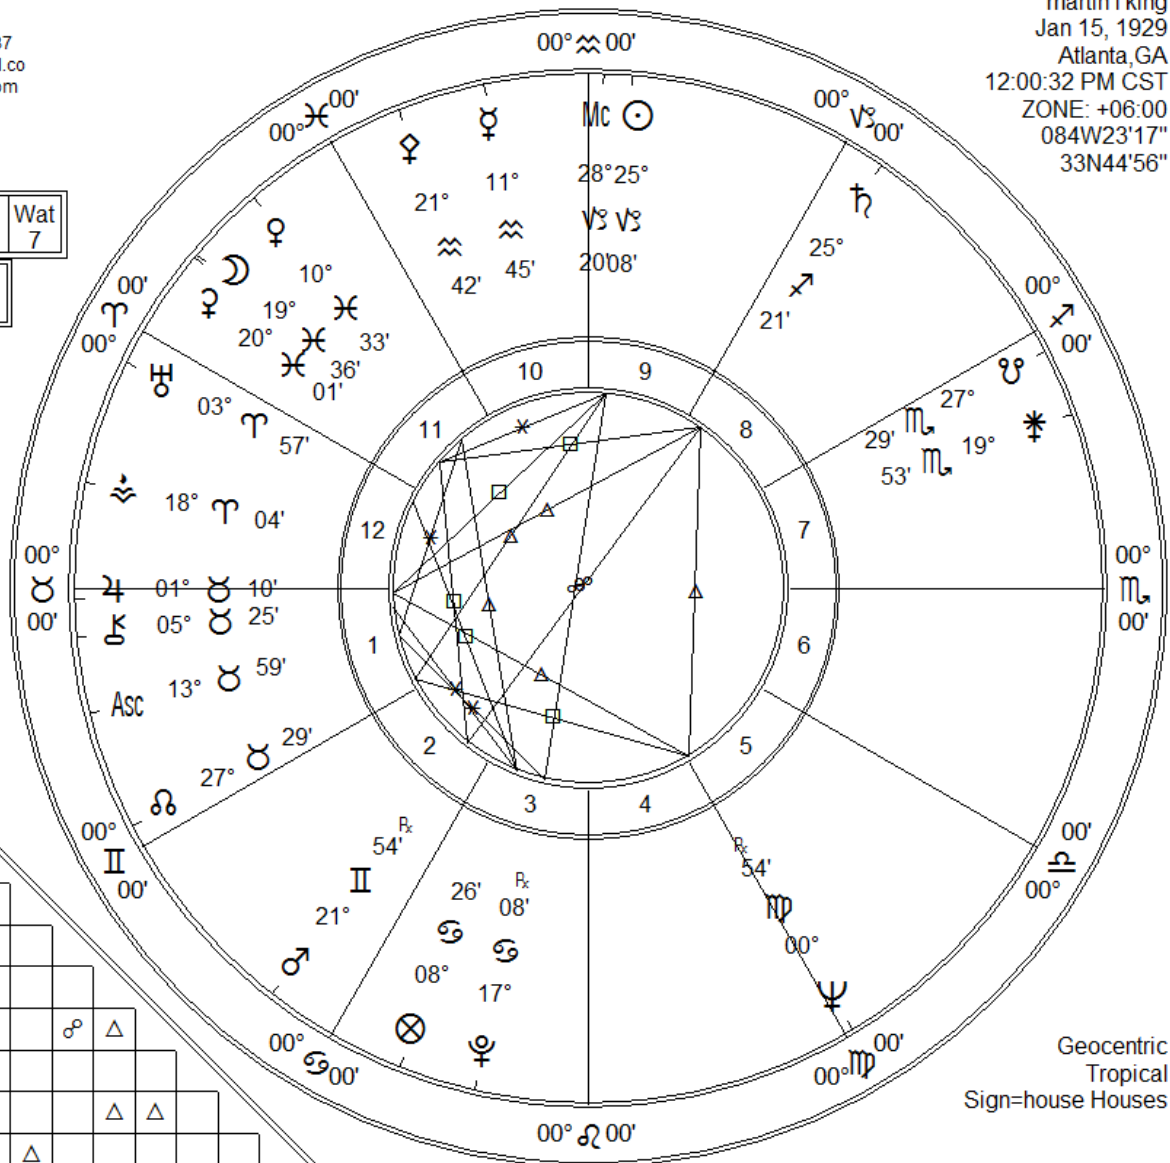

Leslie Marlar
 620 N. Robin Way
 Satellite Bch Fl 32937
 leslie.marlar@gmail.com
 www.lesliemarlar.com
 321 779-0604

martin I king
 Jan 15, 1929
 Atlanta, GA
 12:00:32 PM CST
 ZONE: +06:00
 084W23'17"
 33N44'56"

Fir	Ear	Air	Wat
3	7	3	7
Crd	Fix	Mut	
6	8	6	

The 15th day of the year.
 Planetary Hour: Jupiter (♃)
 7th Hour of Mars-Day

Moon in 1st Quarter
 ☾'s Motion: +13°59'34"
 Moon is Slow

Aspect Name	360	Exact	☉ Orb	☽ Orb	PI Orb	#
♂ Conjunction	-	000°00'	10°00'	10°00'	08°00'	5
♁ Opposition	1/2	180°00'	10°00'	10°00'	08°00'	5
△ Trine	1/3	120°00'	10°00'	10°00'	08°00'	18
□ Square	1/4	090°00'	10°00'	10°00'	08°00'	18
✳ Sextile	1/6	060°00'	06°00'	06°00'	05°00'	12

Zodiac Signs	PI	Planet	Plan's Sign	Hous	Position
♈ Aries	☽	Moon	Pisces	11th	19°♃36'
♉ Taurus	☉	Sun	Capricorn	9th	25°♄08'
♊ Gemini	☿	Mercury	Aquarius	10th	11°♁45'
♋ Cancer	♀	Venus	Pisces	11th	10°♃33'
♌ Leo	♂	Mars	Gemini	2nd	21°♊54'Rx
♍ Virgo	♃	Jupiter	Taurus	1st	01°♄10'
♎ Libra	♄	Saturn	Sagittarius	8th	25°♄21'
♏ Scorpio	♅	Uranus	Aries	12th	03°♈57'
♐ Sagittarius	♆	Neptune	Virgo	5th	00°♍54'Rx
♑ Capricorn	♇	Pluto	Cancer	3rd	17°♋08'Rx
♒ Aquarius	♁	Node	Taurus	1st	27°♄29'
♓ Pisces	♁	Midheaven	Capricorn	9th	28°♄20'
	ASC	Ascendant	Taurus	1st	13°♄59'