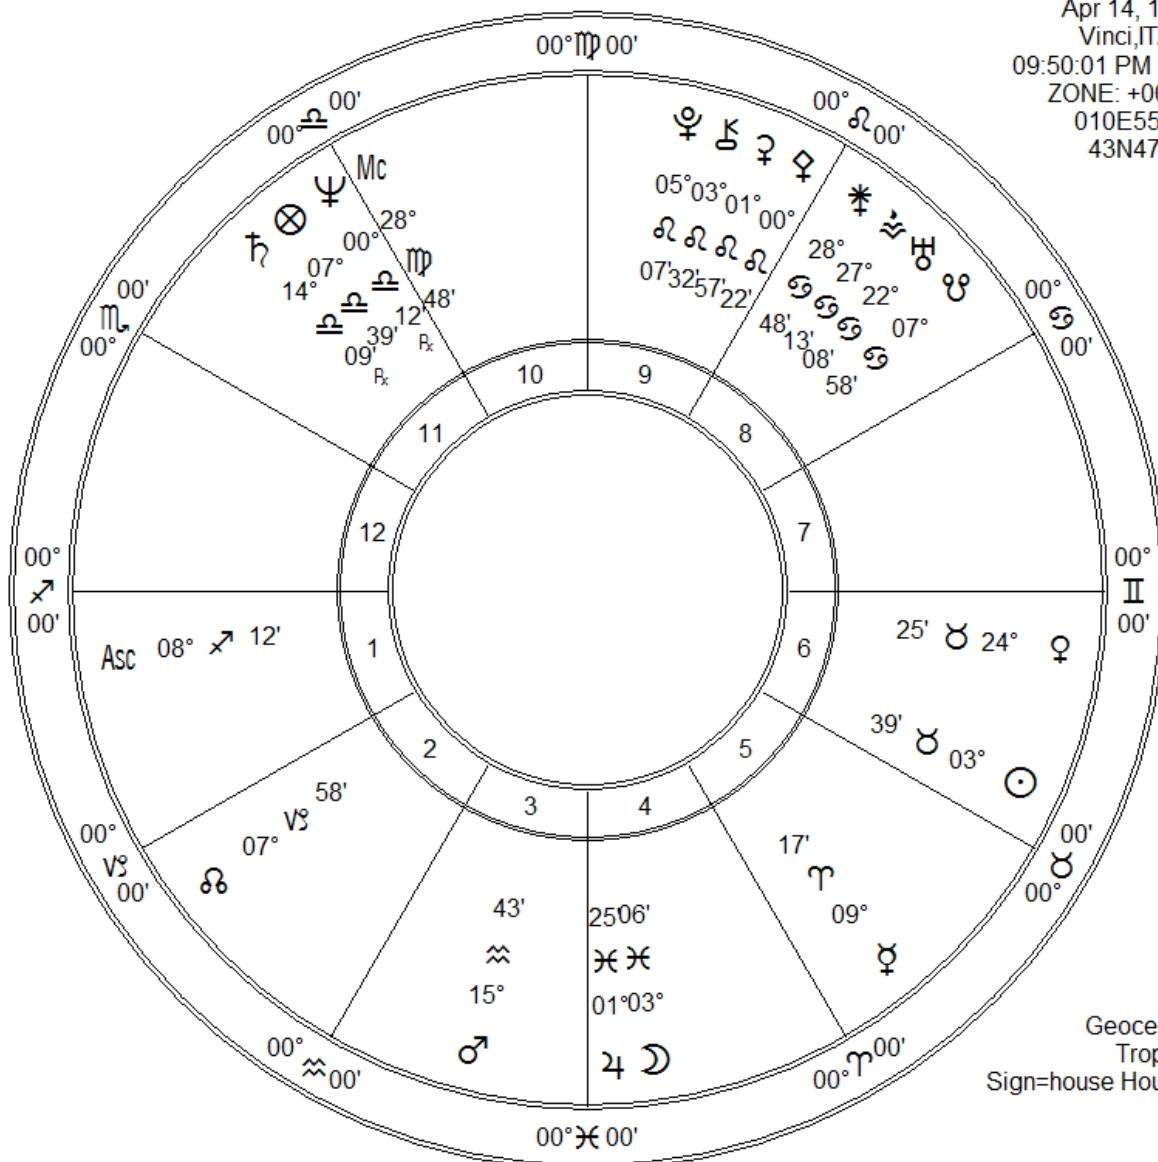

Leonardo  
 Apr 14, 1452  
 Vinci, ITALY  
 09:50:01 PM LAT  
 ZONE: +00:00  
 010E55'00"  
 43N47'00"

Geocentric  
 Tropical  
 Sign=house Houses

Fir	Ear	Air	Wat
6	4	4	6
Crd	Fix	Mut	
9	7	4	

Zodiac Signs	Pl	Planet	Plan's Sign	Hous	Position
♈ Aries	☾	Moon	Pisces	4th	03° ♄ 06'
♉ Taurus	☉	Sun	Taurus	6th	03° ♃ 39'
♊ Gemini	☿	Mercury	Aries	5th	09° ♈ 17'
♋ Cancer	♀	Venus	Taurus	6th	24° ♃ 25'
♌ Leo	♂	Mars	Aquarius	3rd	15° ♋ 43'
♍ Virgo	♃	Jupiter	Pisces	4th	01° ♆ 25'
♎ Libra	♄	Saturn	Libra	11th	14° ♎ 09' Rx
♏ Scorpio	♅	Uranus	Cancer	8th	22° ♋ 08'
♐ Sagittarius	♆	Neptune	Libra	11th	00° ♎ 12' Rx
♑ Capricorn	♇	Pluto	Leo	9th	05° ♌ 07'
♒ Aquarius	♁	Node	Capricorn	2nd	07° ♑ 58'
♓ Pisces	♁	Node	Virgo	10th	28° ♍ 48'
	♁	Midheaven	Virgo	10th	28° ♍ 48'
	♁	Ascendant	Sagittarius	1st	08° ♐ 12'