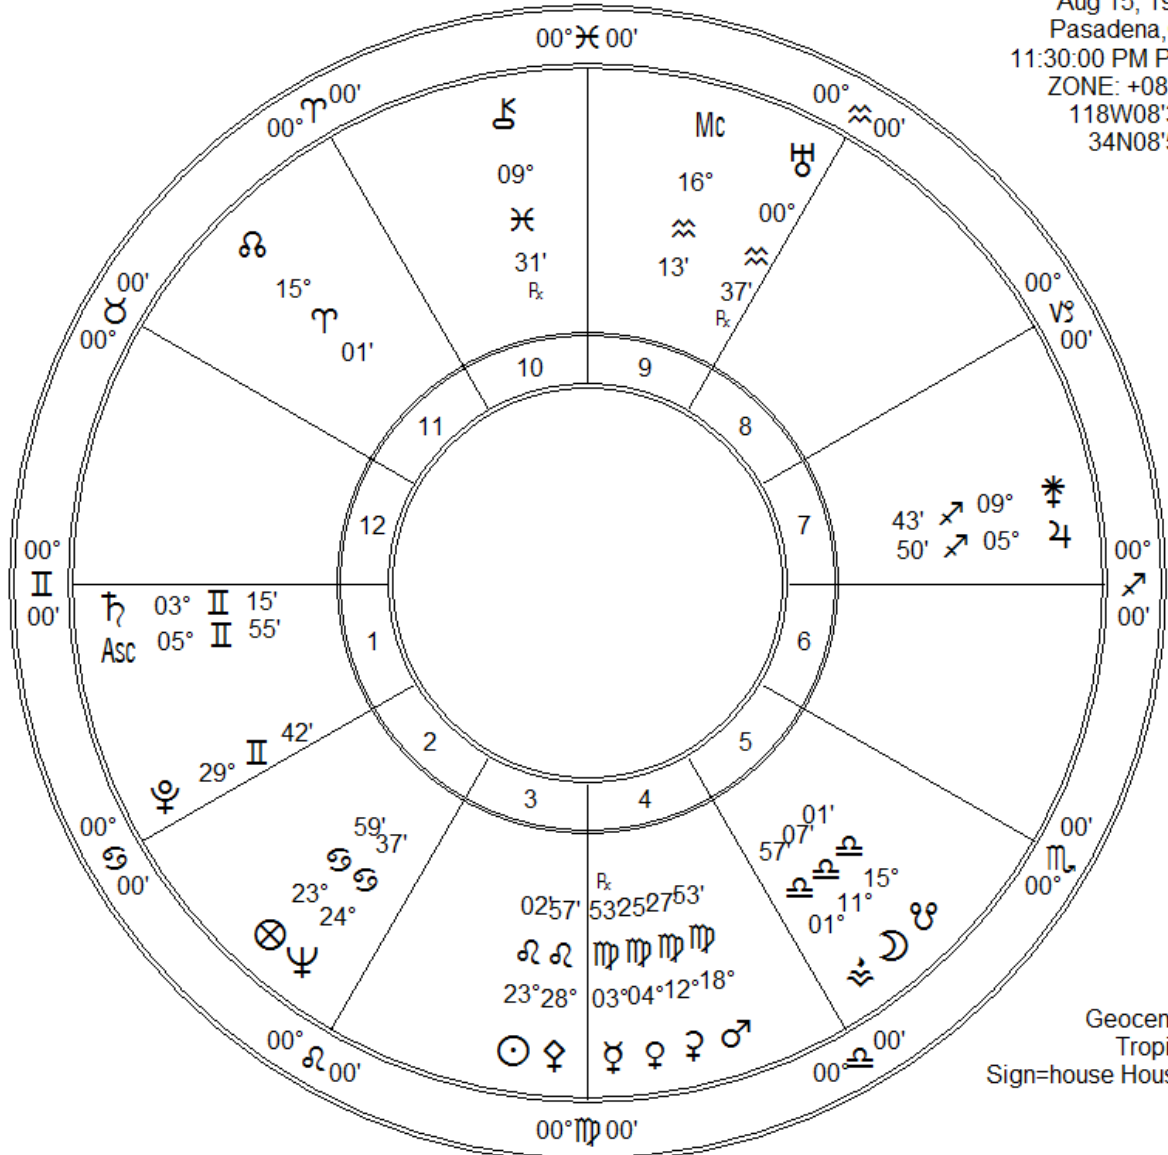

julia child
 Aug 15, 1912
 Pasadena, CA
 11:30:00 PM PST
 ZONE: +08:00
 118W08'37"
 34N08'52"

Fir	Ear	Air	Wat
5	4	8	3
Crd	Fix	Mut	
6	4	10	

Leslie Marlar
 620 N. Robin Way
 Satellite Bch FI 32937
 leslie.marlar@gmail.com
 www.lesliemarlar.com
 321 779-0604

Zodiac Signs	Pl	Planet	Plan's Sign	Hous	Position
♈ Aries	☾	Moon	Libra	5th	11° 07'
♉ Taurus	☼	Sun	Leo	3rd	23° 02'
♊ Gemini	☿	Mercury	Virgo	4th	03° 53' Rx
♋ Cancer	♀	Venus	Virgo	4th	04° 25'
♌ Leo	♂	Mars	Virgo	4th	18° 53'
♍ Virgo	♃	Jupiter	Sagittarius	7th	05° 50'
♎ Libra	♄	Saturn	Gemini	1st	03° 15'
♏ Scorpio	♅	Uranus	Aquarius	9th	00° 37' Rx
♐ Sagittarius	♆	Neptune	Cancer	2nd	24° 37'
♑ Capricorn	♇	Pluto	Gemini	1st	29° 42'
♒ Aquarius	♁	Node	Aries	11th	15° 01'
♓ Pisces	♁	Midheaven	Aquarius	9th	16° 13'
	Asc	Ascendant	Gemini	1st	05° 55'