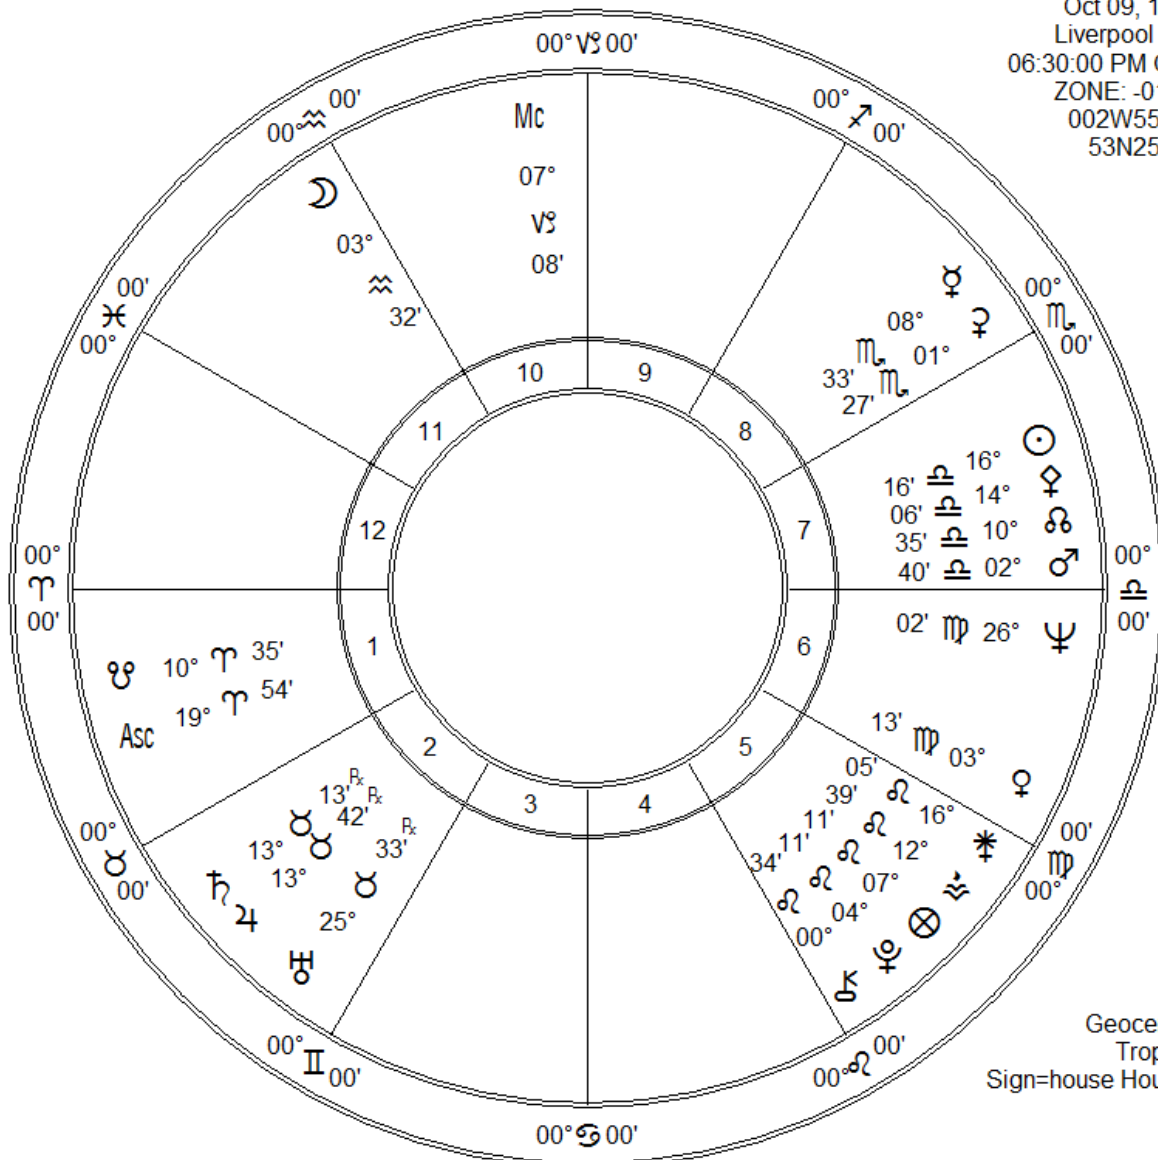

John Lennon
 Oct 09, 1940
 Liverpool Eng
 06:30:00 PM CET
 ZONE: -01:00
 002W55'00"
 53N25'00"

Geocentric
 Tropical
 Sign=house Houses

Fir	Ear	Air	Wat
7	6	5	2
Crd	Fix	Mut	
7	11	2	

Zodiac Signs	Pl	Planet	Plan's Sign	Hous	Position
♈ Aries	☾	Moon	Aquarius	11th	03° ≈ 32'
♉ Taurus	☉	Sun	Libra	7th	16° ≈ 16'
♊ Gemini	☿	Mercury	Scorpio	8th	08° ♎ 33'
♋ Cancer	♀	Venus	Virgo	6th	03° ♍ 13'
♌ Leo	♂	Mars	Libra	7th	02° ≈ 40'
♍ Virgo	♃	Jupiter	Taurus	2nd	13° ♉ 42' Rx
♎ Libra	♄	Saturn	Taurus	2nd	13° ♉ 13' Rx
♏ Scorpio	♅	Uranus	Taurus	2nd	25° ♉ 33' Rx
♐ Sagittarius	♆	Neptune	Virgo	6th	26° ♍ 02'
♑ Capricorn	♇	Pluto	Leo	5th	04° ♌ 11'
♒ Aquarius	♁	Node	Libra	7th	10° ≈ 35'
♓ Pisces	♁	Midheaven	Capricorn	10th	07° ♐ 08'
	♁	Ascendant	Aries	1st	19° ♈ 54'