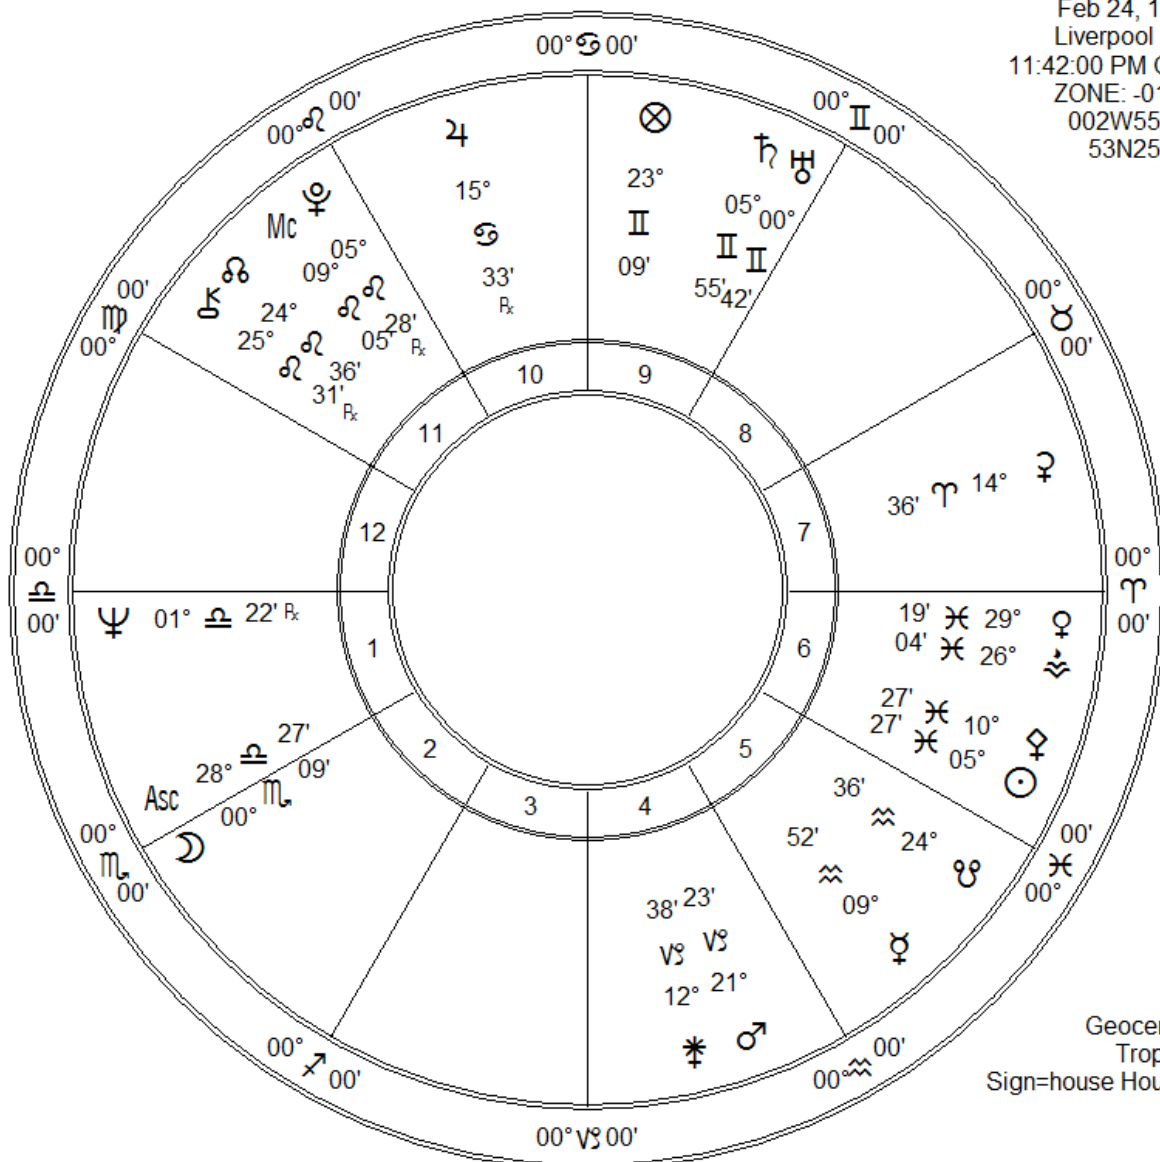

George Harrison  
 Feb 24, 1943  
 Liverpool Eng  
 11:42:00 PM CET  
 ZONE: -01:00  
 002W55'00"  
 53N25'00"

Geocentric  
 Tropical  
 Sign=house Houses

Fir	Ear	Air	Wat
5	2	7	6
Crd	Fix	Mut	
6	7	7	

Zodiac Signs	Pl	Planet	Plan's Sign	Hous	Position
♈ Aries	☾	Moon	Scorpio	2nd	00°♍,09'
♉ Taurus	☉	Sun	Pisces	6th	05°♋27'
♊ Gemini	☿	Mercury	Aquarius	5th	09°♋52'
♋ Cancer	♀	Venus	Pisces	6th	29°♋19'
♌ Leo	♂	Mars	Capricorn	4th	21°♊23'
♍ Virgo	♃	Jupiter	Cancer	10th	15°♋33' Rx
♎ Libra	♄	Saturn	Gemini	9th	05°♊55'
♏ Scorpio	♅	Uranus	Gemini	9th	00°♊42'
♐ Sagittarius	♆	Neptune	Libra	1st	01°♏22' Rx
♑ Capricorn	♇	Pluto	Leo	11th	05°♌28' Rx
♒ Aquarius	♁	Node	Leo	11th	24°♌36'
♓ Pisces	♁	Midheaven	Leo	11th	09°♌05'
	Asc	Ascendant	Libra	1st	28°♏27'