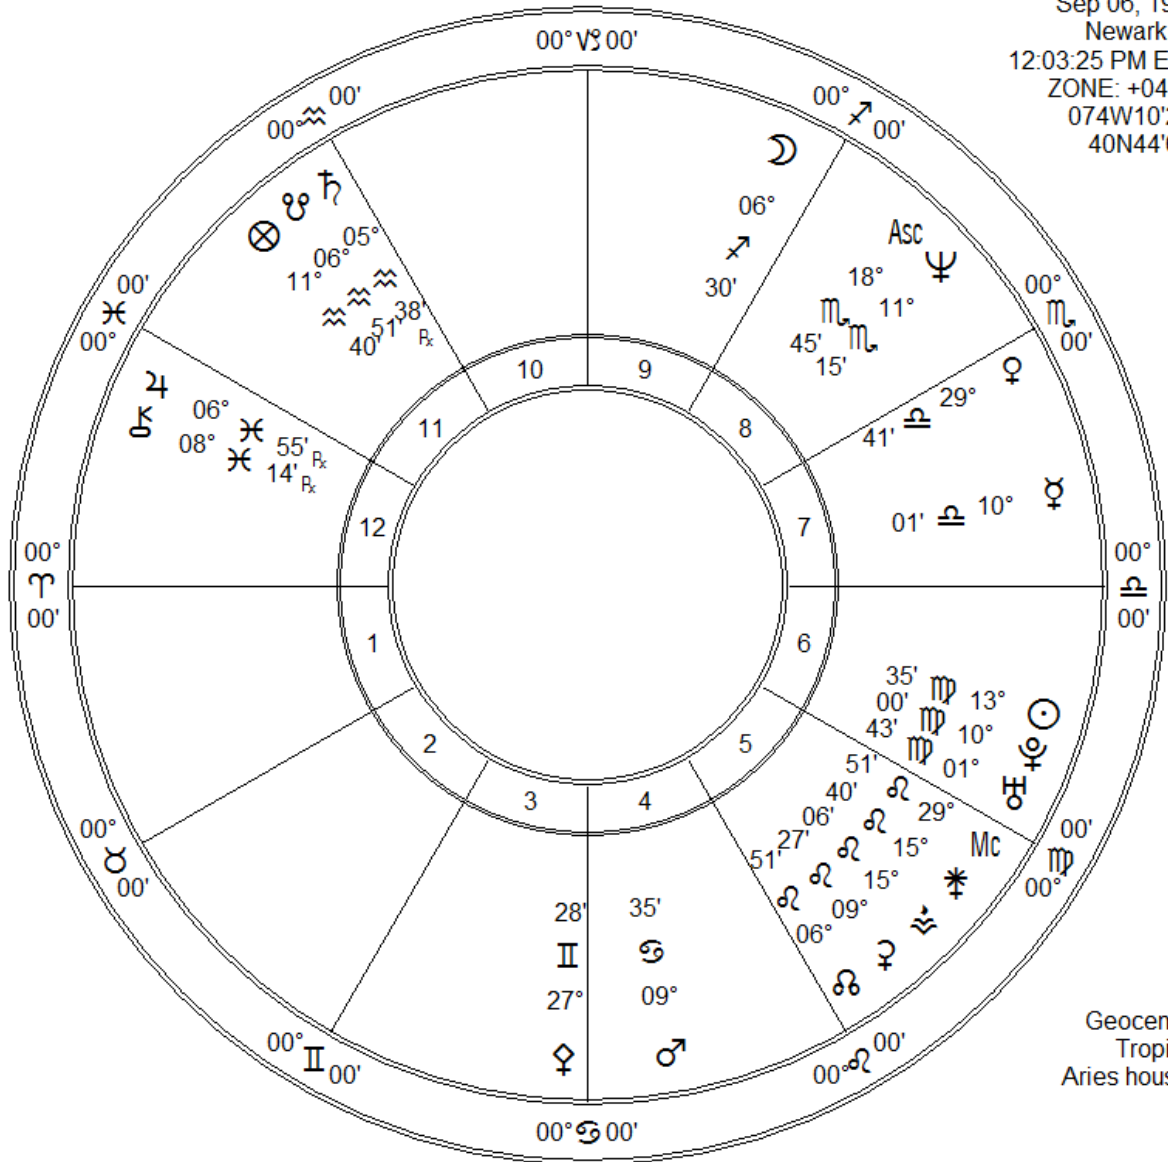

chris christie  
 Sep 06, 1962  
 Newark, NJ  
 12:03:25 PM EDT  
 ZONE: +04:00  
 074W10'22"  
 40N44'08"

Geocentric  
 Tropical  
 Aries houses

Fir	Ear	Air	Wat
6	3	6	5
Crd	Fix	Mut	
3	10	7	

Zodiac Signs	Pl	Planet	Plan's Sign	Hous	Position
♈ Aries	☾	Moon	Sagittarius	9th	06° 30' ♐
♉ Taurus	☉	Sun	Virgo	6th	13° 35' ♍
♊ Gemini	☿	Mercury	Libra	7th	10° 01' ♎
♋ Cancer	♀	Venus	Libra	7th	29° 41' ♎
♌ Leo	♂	Mars	Cancer	4th	09° 35' ♋
♍ Virgo	♃	Jupiter	Pisces	12th	06° 55' Rx ♓
♎ Libra	♄	Saturn	Aquarius	11th	05° 38' Rx ♒
♏ Scorpio	♅	Uranus	Virgo	6th	01° 43' ♍
♐ Sagittarius	♆	Neptune	Scorpio	8th	11° 15' ♏
♑ Capricorn	♇	Pluto	Virgo	6th	10° 00' ♍
♒ Aquarius	♁	Node	Leo	5th	06° 51' ♌
♓ Pisces	MC	Midheaven	Leo	5th	29° 51' ♌
	ASC	Ascendant	Scorpio	8th	18° 45' ♏