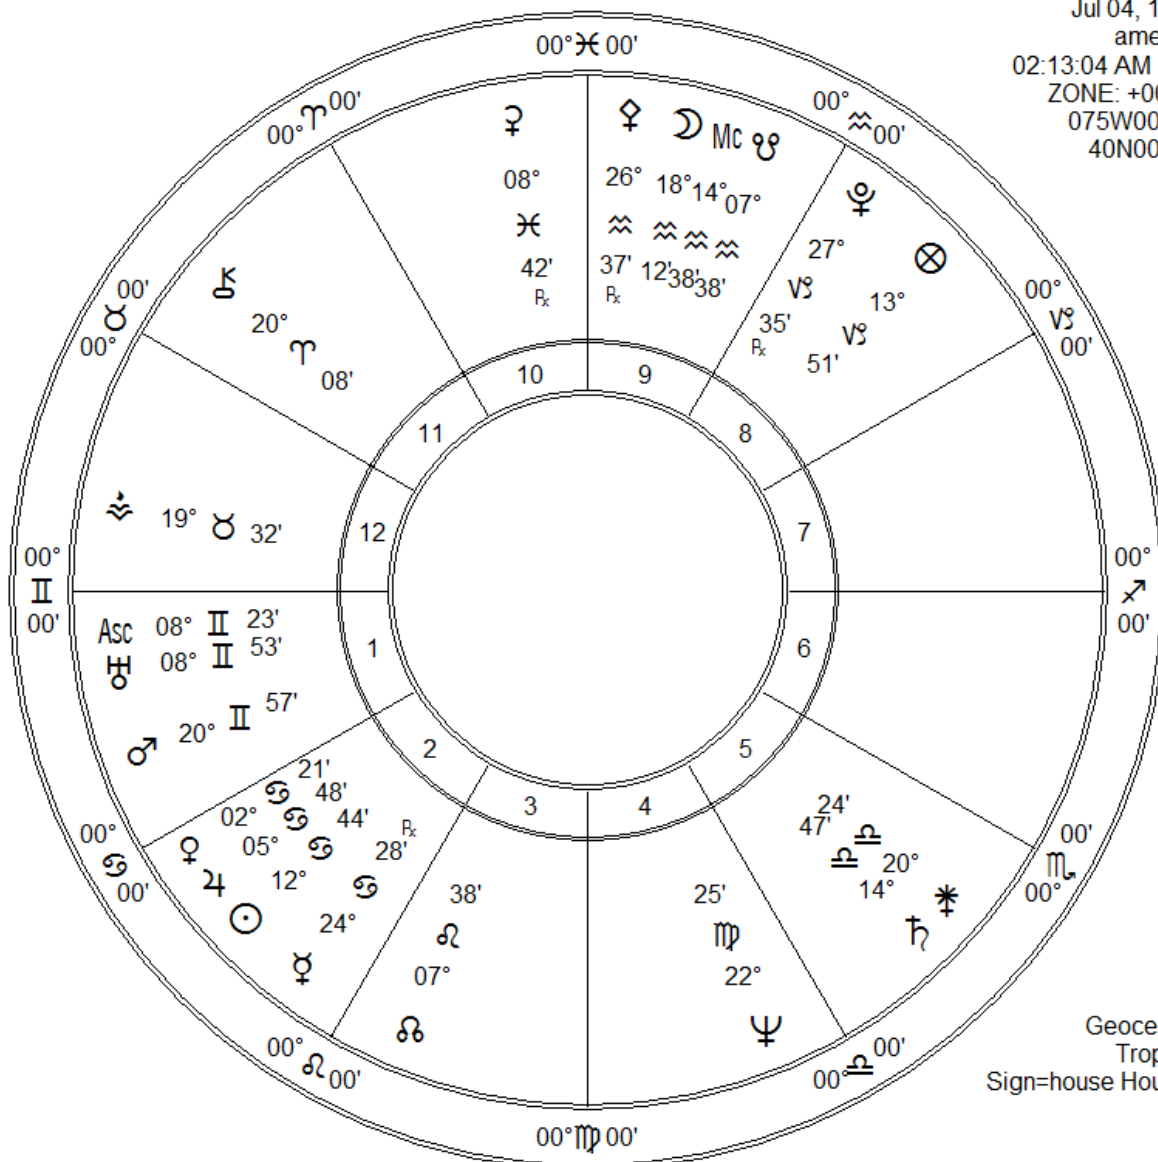

United States
 Jul 04, 1776
 america
 02:13:04 AM LAT
 ZONE: +00:00
 075W00'00"
 40N00'00"

Fir	Ear	Air	Wat
2	4	9	5
Crd	Fix	Mut	
9	6	5	

Leslie Marlar
 620 N. Robin Way
 Satellite Bch FI 32937
 leslie.marlar@gmail.com
 www.lesliemarlar.com
 321 779-0604

Zodiac Signs	Pl	Planet	Plan's Sign	Hous	Position
♈ Aries	☾	Moon	Aquarius	9th	18° ≈ 12'
♉ Taurus	☉	Sun	Cancer	2nd	12° ≈ 44'
♊ Gemini	☿	Mercury	Cancer	2nd	24° ≈ 28' R _x
♋ Cancer	♀	Venus	Cancer	2nd	02° ≈ 21'
♌ Leo	♂	Mars	Gemini	1st	20° II 57'
♍ Virgo	♃	Jupiter	Cancer	2nd	05° ≈ 48'
♎ Libra	♄	Saturn	Libra	5th	14° ≈ 47'
♏ Scorpio	♅	Uranus	Gemini	1st	08° II 53'
♐ Sagittarius	♆	Neptune	Virgo	4th	22° ♀ 25'
♑ Capricorn	♇	Pluto	Capricorn	8th	27° ♀ 35' R _x
♒ Aquarius	♁	Node	Leo	3rd	07° ≈ 38'
♓ Pisces	♁	Midheaven	Aquarius	9th	14° ≈ 38'
	Asc	Ascendant	Gemini	1st	08° II 23'