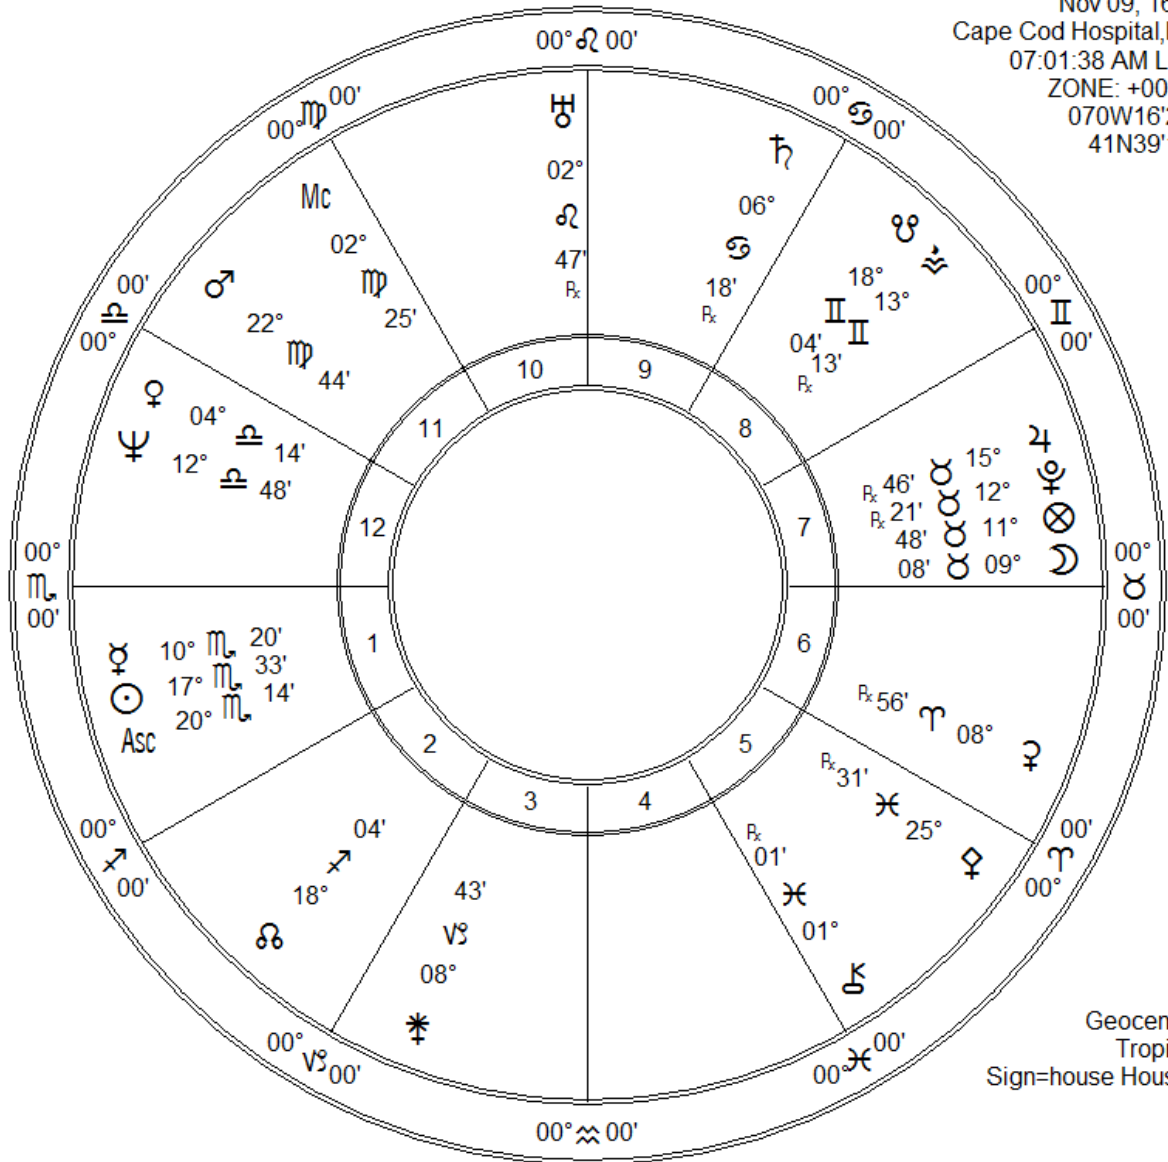

land sighting pilgrims
 Nov 09, 1620
 Cape Cod Hospital, MA
 07:01:38 AM LMT
 ZONE: +00:00
 070W16'20"
 41N39'10"

Geocentric
 Tropical
 Sign=house Houses

Fir	Ear	Air	Wat
3	7	4	6
Crd	Fix	Mut	
5	8	7	

Zodiac Signs	Pl	Planet	Plan's Sign	Hous	Position
♈ Aries	☾	Moon	Taurus	7th	09° 08'
♉ Taurus	☉	Sun	Scorpio	1st	17° 33' 14"
♊ Gemini	☿	Mercury	Scorpio	1st	10° 14' 20"
♋ Cancer	♀	Venus	Libra	12th	04° 14'
♌ Leo	♂	Mars	Virgo	11th	22° 44'
♍ Virgo	♃	Jupiter	Taurus	7th	15° 46' Rx
♎ Libra	♄	Saturn	Cancer	9th	06° 18' Rx
♏ Scorpio	♅	Uranus	Leo	10th	02° 47' Rx
♐ Sagittarius	♆	Neptune	Libra	12th	12° 48'
♑ Capricorn	♇	Pluto	Taurus	7th	12° 21' Rx
♒ Aquarius	♁	Node	Sagittarius	2nd	18° 04'
♓ Pisces	♁	Node	Sagittarius	2nd	18° 04'
	Mc	Midheaven	Virgo	11th	02° 25'
	Asc	Ascendant	Scorpio	1st	20° 14'