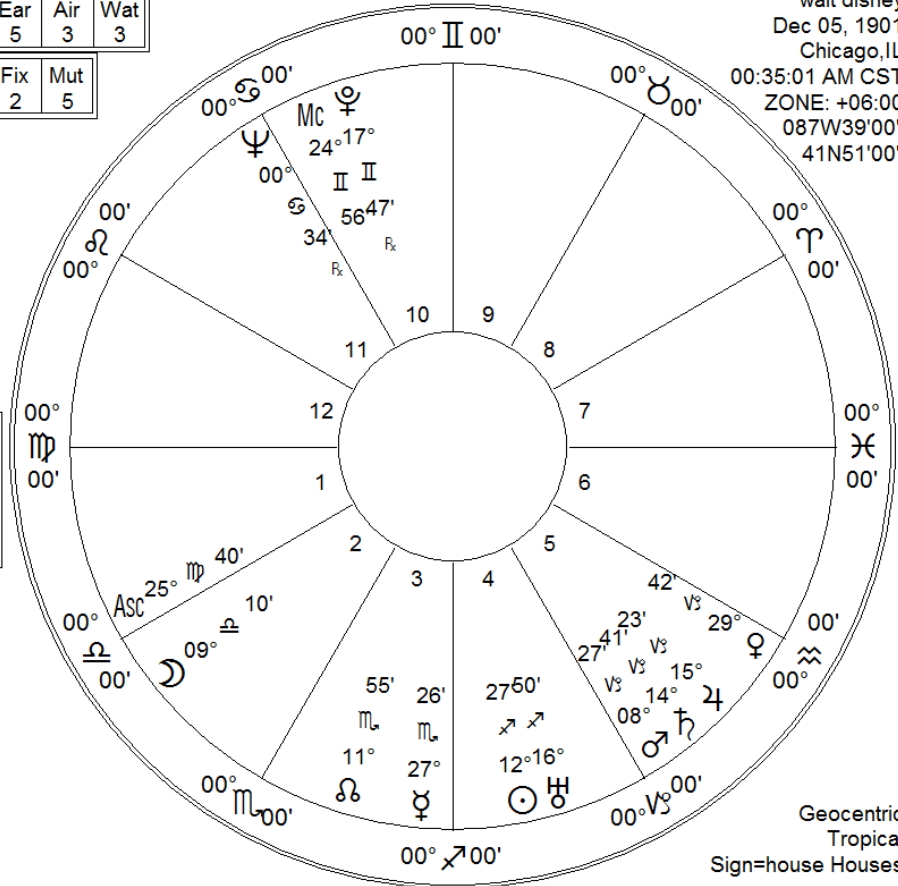

Geocentric
Tropical
Sign=house Houses