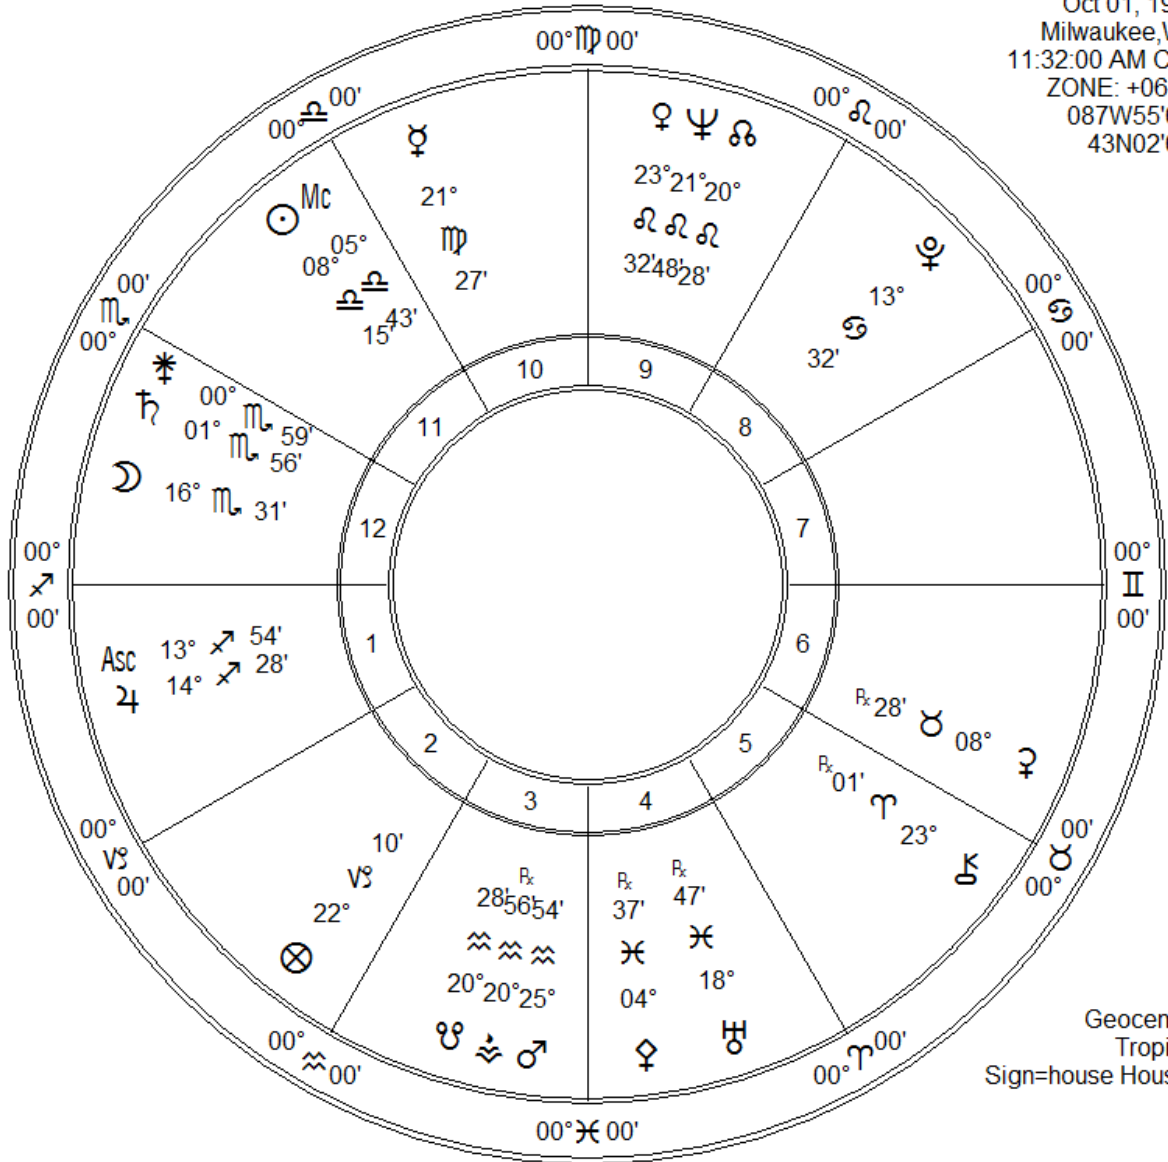

William Rehnquist
 Oct 01, 1924
 Milwaukee, WI
 11:32:00 AM CST
 ZONE: +06:00
 087W55'00"
 43N02'00"

Fir	Ear	Air	Wat
6	3	5	6
Crd	Fix	Mut	
5	10	5	

Leslie Marlar
 620 N. Robin Way
 Satellite Bch FI 32937
 leslie.marlar@gmail.com
 www.lesliemarlar.com
 321 779-0604

Zodiac Signs	Pl	Planet	Plan's Sign	Hous	Position
♈ Aries	☾	Moon	Scorpio	12th	16°♍,31'
♉ Taurus	☼	Sun	Libra	11th	08°♌15'
♊ Gemini	☿	Mercury	Virgo	10th	21°♍27'
♋ Cancer	♀	Venus	Leo	9th	23°♌32'
♌ Leo	♂	Mars	Aquarius	3rd	25°♒54'
♍ Virgo	♃	Jupiter	Sagittarius	1st	14°♐28'
♎ Libra	♄	Saturn	Scorpio	12th	01°♍,56'
♏ Scorpio	♅	Uranus	Pisces	4th	18°♋47' ^{Rx}
♐ Sagittarius	♆	Neptune	Leo	9th	21°♌48'
♑ Capricorn	♇	Pluto	Cancer	8th	13°♋32'
♒ Aquarius	♁	Node	Leo	9th	20°♌28'
♓ Pisces	♁	Midheaven	Libra	11th	05°♌43'
	♁	Ascendant	Sagittarius	1st	13°♐54'