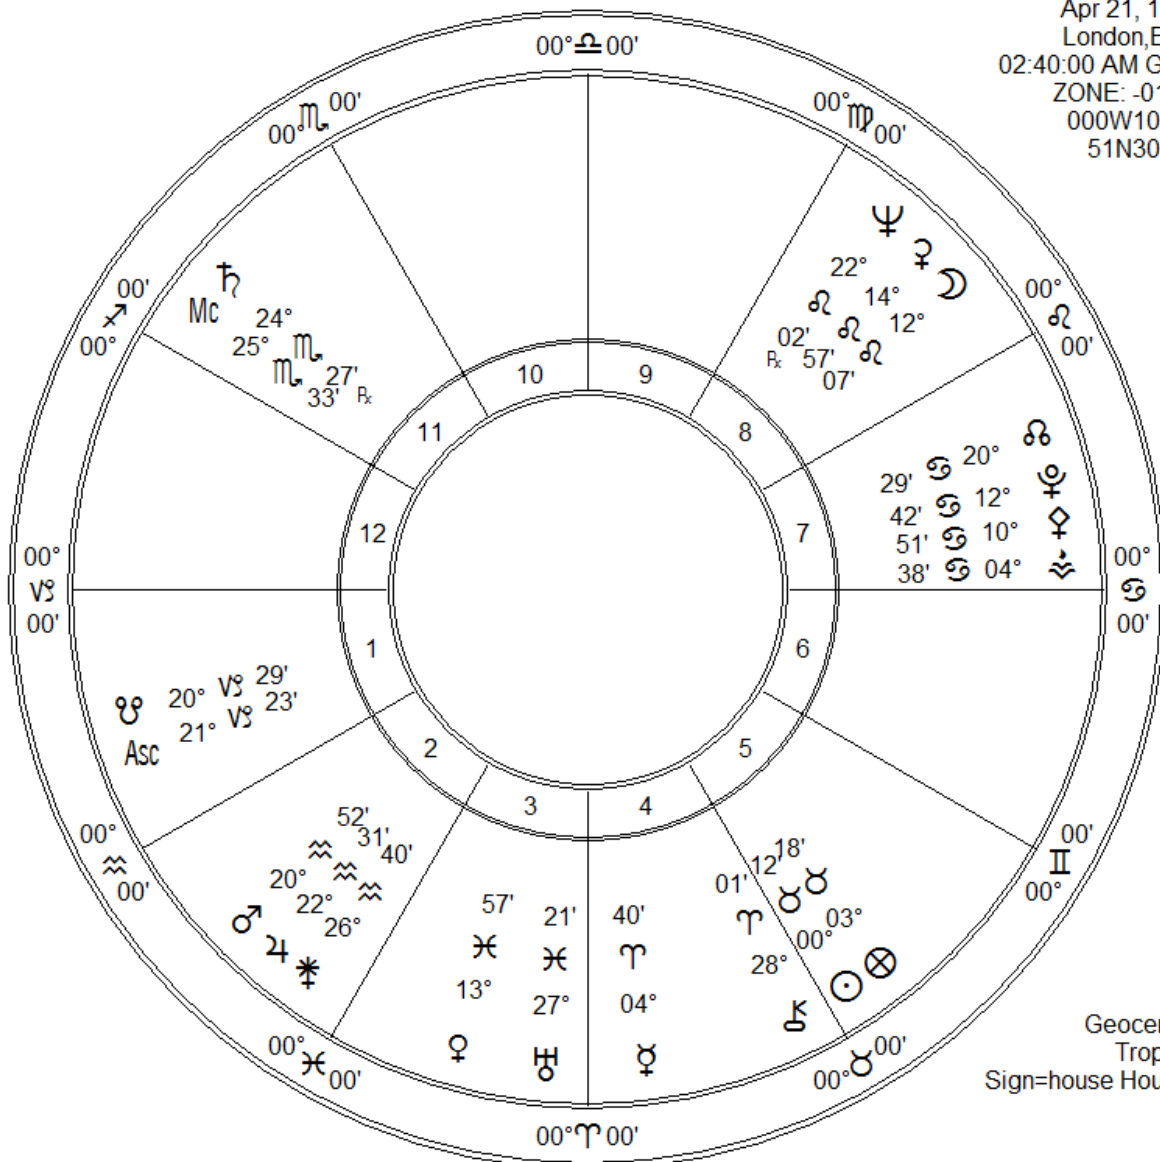

Queen (2) Elizabeth
 Apr 21, 1926
 London, ENG
 02:40:00 AM GMD
 ZONE: -01:00
 000W10'00"
 51N30'00"

Geocentric
 Tropical
 Sign=house Houses

Fir	Ear	Air	Wat
5	4	3	8
Crd	Fix	Mut	
8	10	2	

Zodiac Signs	Pl	Planet	Plan's Sign	Hous	Position
♈ Aries	☾	Moon	Leo	8th	12° 02' 07"
♉ Taurus	☉	Sun	Taurus	5th	00° 08' 12"
♊ Gemini	☿	Mercury	Aries	4th	04° 01' 40"
♋ Cancer	♀	Venus	Pisces	3rd	13° 13' 57"
♌ Leo	♂	Mars	Aquarius	2nd	20° 22' 26"
♍ Virgo	♃	Jupiter	Aquarius	2nd	22° 22' 31"
♎ Libra	♄	Saturn	Scorpio	11th	24° 27' 33"
♏ Scorpio	♅	Uranus	Pisces	3rd	27° 13' 21"
♐ Sagittarius	♆	Neptune	Leo	8th	27° 02' 02"
♑ Capricorn	♇	Pluto	Cancer	7th	12° 05' 42"
♒ Aquarius	♁	Node	Cancer	7th	20° 29' 29"
♓ Pisces	♁	Midheaven	Scorpio	11th	25° 27' 33"
	Asc	Ascendant	Capricorn	1st	21° 23' 23"