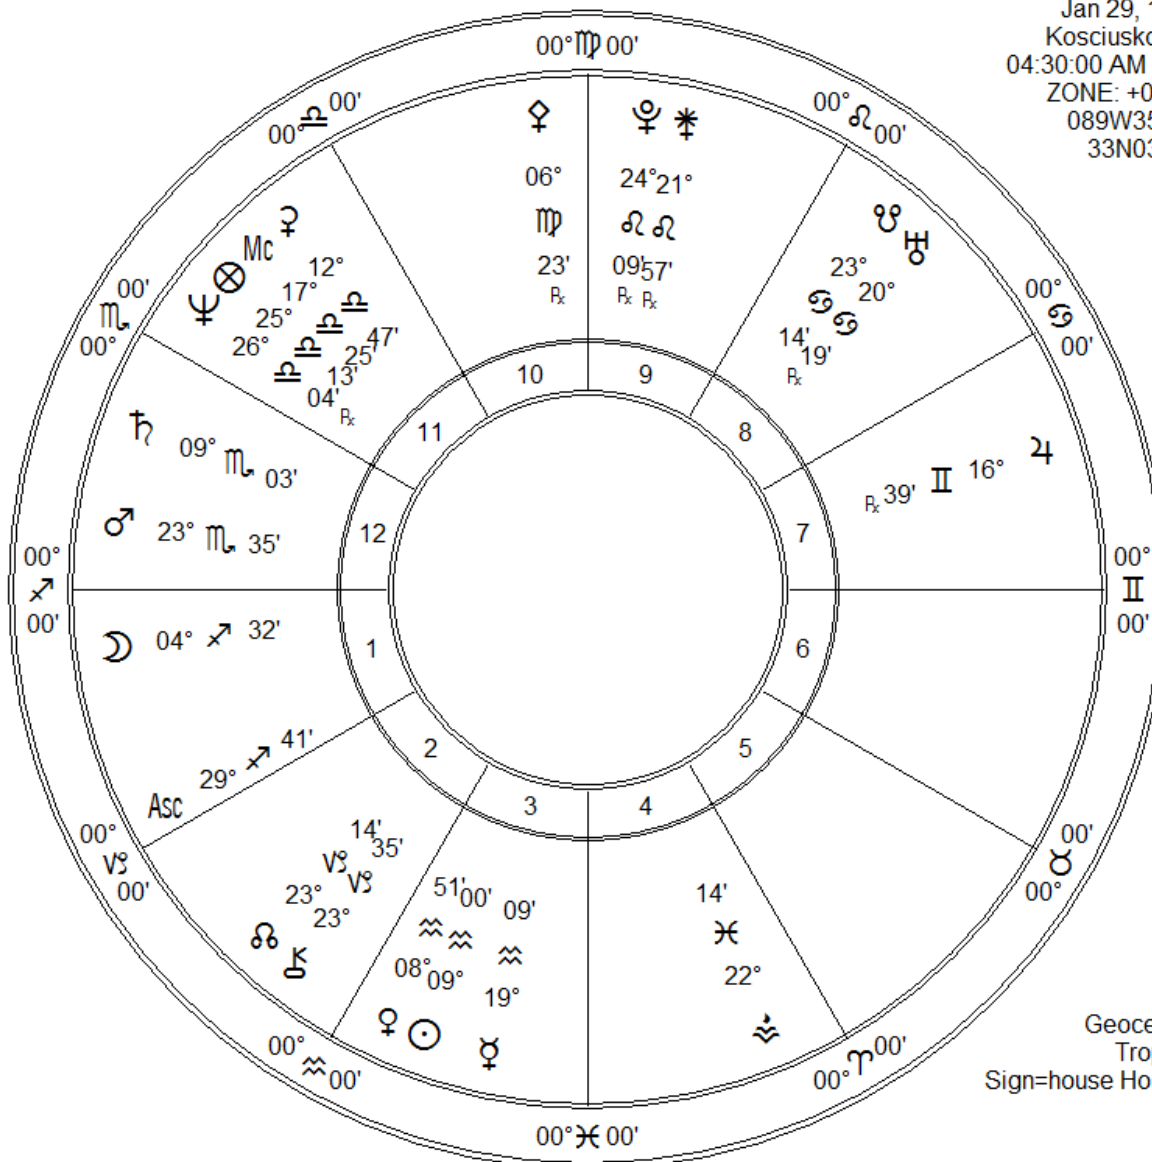

Oprah Winfrey
 Jan 29, 1954
 Kosciusko, MS
 04:30:00 AM CST
 ZONE: +06:00
 089W35'15"
 33N03'27"

Fir	Ear	Air	Wat
4	3	8	5
Crd	Fix	Mut	
8	7	5	

Leslie Marlar
 620 N. Robin Way
 Satellite Bch FI 32937
 leslie.marlar@gmail.com
 www.lesliemarlar.com
 321 779-0604

Zodiac Signs	Pl	Planet	Plan's Sign	Hous	Position
♈ Aries	☾	Moon	Sagittarius	1st	04° ♄ 32'
♉ Taurus	☼	Sun	Aquarius	3rd	09° ♁ 00'
♊ Gemini	☿	Mercury	Aquarius	3rd	19° ♁ 09'
♋ Cancer	♀	Venus	Aquarius	3rd	08° ♁ 51'
♌ Leo	♂	Mars	Scorpio	12th	23° ♍ 35'
♍ Virgo	♃	Jupiter	Gemini	7th	16° ♊ 39' Rx
♎ Libra	♄	Saturn	Scorpio	12th	09° ♍ 03'
♏ Scorpio	♅	Uranus	Cancer	8th	20° ♋ 19' Rx
♐ Sagittarius	♆	Neptune	Libra	11th	26° ♎ 04' Rx
♑ Capricorn	♇	Pluto	Leo	9th	24° ♌ 09' Rx
♒ Aquarius	♁	Node	Capricorn	2nd	23° ♑ 14'
♓ Pisces	♃	Midheaven	Libra	11th	17° ♎ 25'
	Asc	Ascendant	Sagittarius	1st	29° ♄ 41'