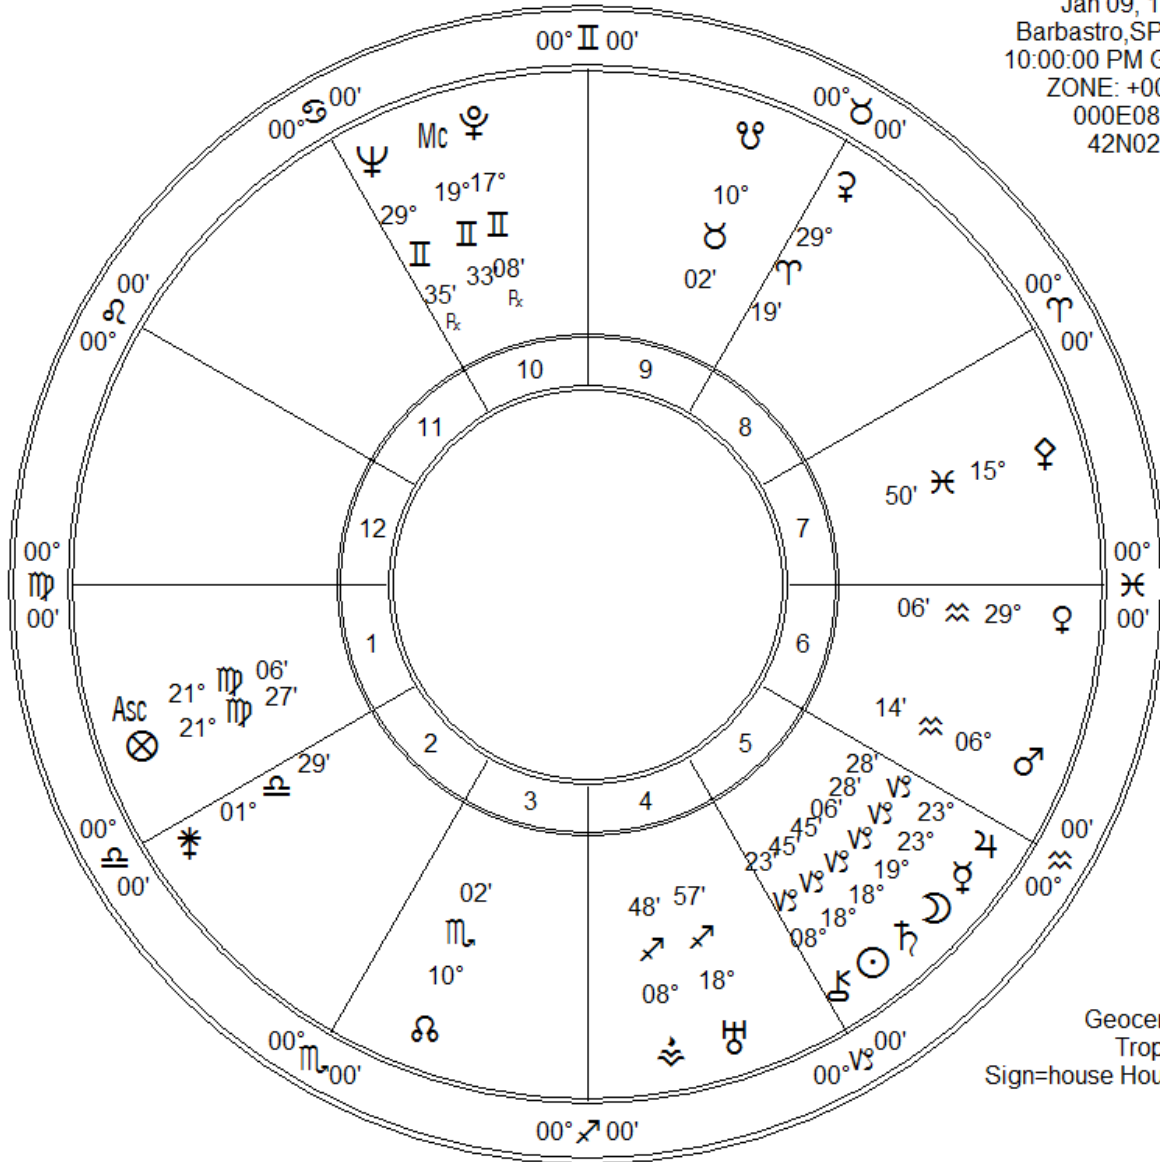

josemaria escr balaguer  
 Jan 09, 1902  
 Barbastro, SPAIN  
 10:00:00 PM GMT  
 ZONE: +00:00  
 000E08'00"  
 42N02'00"

Geocentric  
 Tropical  
 Sign=house Houses

Fir	Ear	Air	Wat
3	9	6	2
Crd	Fix	Mut	
8	4	8	

Leslie Marlar  
 620 N. Robin Way  
 Satellite Bch FI 32937  
 leslie.marlar@gmail.com  
 www.lesliemarlar.com  
 321 779-0604

Zodiac Signs	PI	Planet	Plan's Sign	Hous	Position
♈ Aries	☾	Moon	Capricorn	5th	19° vs 06'
♉ Taurus	☼	Sun	Capricorn	5th	18° vs 45'
♊ Gemini	☿	Mercury	Capricorn	5th	23° vs 28'
♋ Cancer	♀	Venus	Aquarius	6th	29° ≈ 06'
♌ Leo	♂	Mars	Aquarius	6th	06° ≈ 14'
♍ Virgo	♃	Jupiter	Capricorn	5th	23° vs 28'
♎ Libra	♄	Saturn	Capricorn	5th	18° vs 45'
♏ Scorpio	♅	Uranus	Sagittarius	4th	18° 57'
♐ Sagittarius	♆	Neptune	Gemini	10th	29° II 35' Rx
♑ Capricorn	♇	Pluto	Gemini	10th	17° II 08' Rx
♒ Aquarius	♁	Node	Scorpio	3rd	10° ♀ 02'
♓ Pisces	♁	Midheaven	Gemini	10th	19° II 33'
	Asc	Ascendant	Virgo	1st	21° ♀ 06'