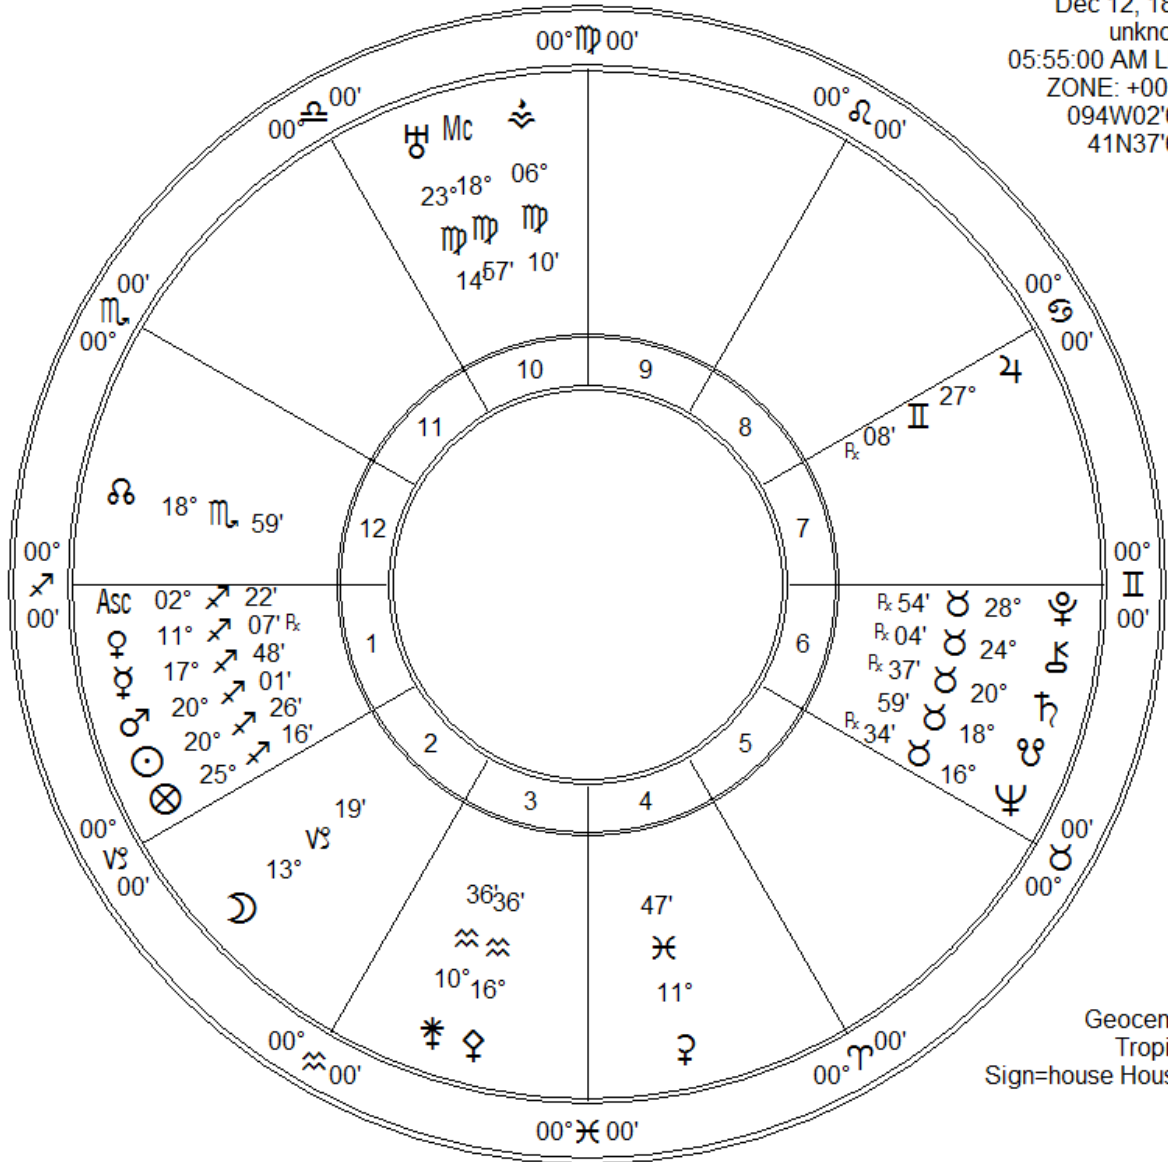

elbert benjamin
 Dec 12, 1882
 unknown
 05:55:00 AM LMT
 ZONE: +00:00
 094W02'00"
 41N37'00"

Fir	Ear	Air	Wat
6	9	3	2
Crd	Fix	Mut	
1	8	11	

Zodiac Signs	Pl	Planet	Plan's Sign	Hous	Position
♈ Aries	☾	Moon	Capricorn	2nd	13° vs 19'
♉ Taurus	☼	Sun	Sagittarius	1st	20° ↗ 26'
♊ Gemini	☿	Mercury	Sagittarius	1st	17° ↗ 48'
♋ Cancer	♀	Venus	Sagittarius	1st	11° ↗ 07' Rx
♌ Leo	♂	Mars	Sagittarius	1st	20° ↗ 01'
♍ Virgo	♃	Jupiter	Gemini	7th	27° II 08' Rx
♎ Libra	♄	Saturn	Taurus	6th	20° ♂ 37' Rx
♏ Scorpio	♅	Uranus	Virgo	10th	23° ♃ 14'
♐ Sagittarius	♆	Neptune	Taurus	6th	16° ♂ 34' Rx
♑ Capricorn	♇	Pluto	Taurus	6th	28° ♂ 54' Rx
♒ Aquarius	♁	Node	Scorpio	12th	18° ♌ 59'
♓ Pisces	♁	Node	Scorpio	12th	18° ♌ 59'
	MC	Midheaven	Virgo	10th	18° ♍ 57'
	ASC	Ascendant	Sagittarius	1st	02° ↗ 22'