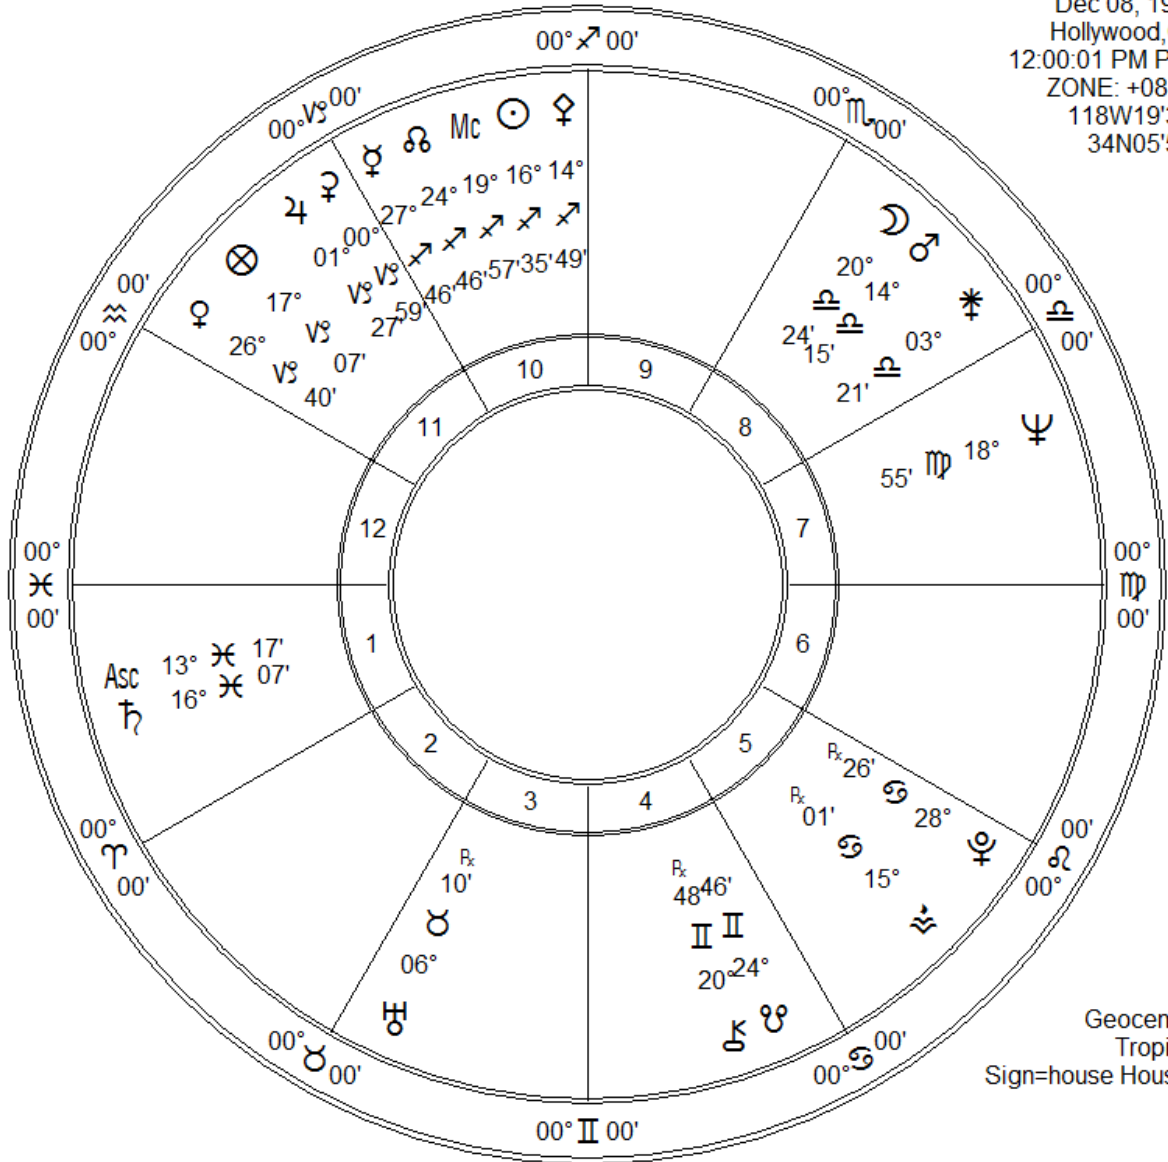

david caradine
 Dec 08, 1936
 Hollywood, CA
 12:00:01 PM PST
 ZONE: +08:00
 118W19'33"
 34N05'54"

Geocentric
 Tropical
 Sign=house Houses

Fir	Ear	Air	Wat
5	6	5	4
Crd	Fix	Mut	
9	1	10	

Zodiac Signs	Pl	Planet	Plan's Sign	Hous	Position
♈	☾	Moon	Libra	8th	20° 24'
♉	☼	Sun	Sagittarius	10th	16° 35'
♊	☿	Mercury	Sagittarius	10th	27° 46'
♋	♀	Venus	Capricorn	11th	26° 40'
♌	♂	Mars	Libra	8th	14° 15'
♍	♃	Jupiter	Capricorn	11th	01° 27'
♎	♄	Saturn	Pisces	1st	16° 07'
♏	♅	Uranus	Taurus	3rd	06° 10' Rx
♐	♆	Neptune	Virgo	7th	18° 55'
♑	♇	Pluto	Cancer	5th	28° 26' Rx
♒	♁	Node	Sagittarius	10th	24° 46'
♓	♁	Midheaven	Sagittarius	10th	19° 57'
	♁	Ascendant	Pisces	1st	13° 17'