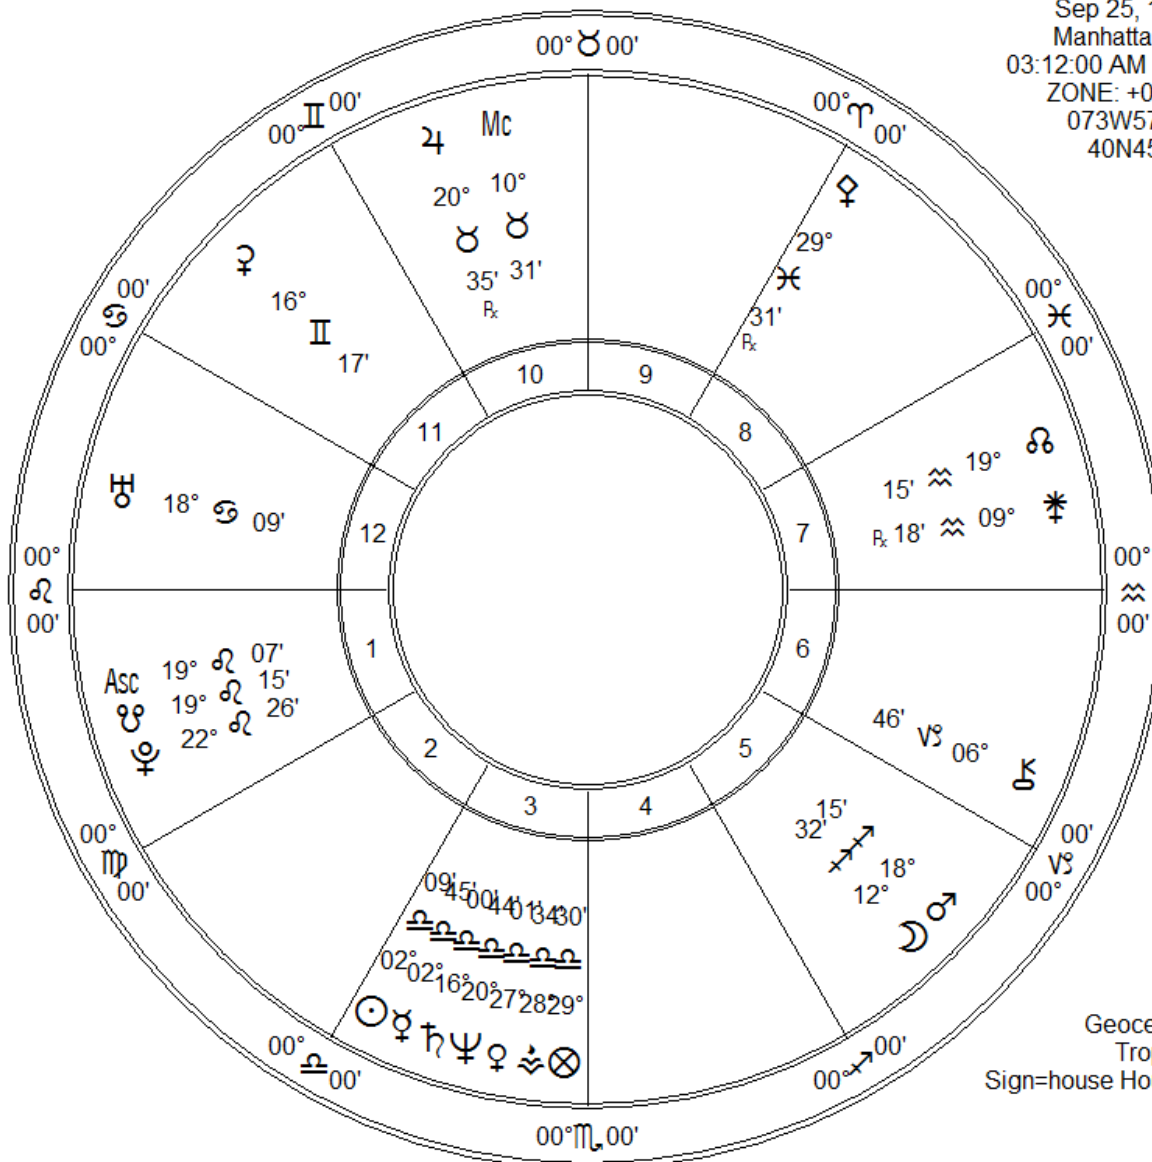

C Reeve  
 Sep 25, 1952  
 Manhattan NY  
 03:12:00 AM EDT  
 ZONE: +04:00  
 073W57'00"  
 40N45'00"

Fir	Ear	Air	Wat
5	3	10	2
Crd	Fix	Mut	
9	7	4	

Leslie Marlar  
 620 N. Robin Way  
 Satellite Bch Fl 32937  
 leslie.marlar@gmail.com  
 www.lesliemarlar.com  
 321 779-0604

Zodiac Signs	Pl	Planet	Plan's Sign	Hous	Position
♈ Aries	☾	Moon	Sagittarius	5th	12° 32'
♉ Taurus	☉	Sun	Libra	3rd	02° 09'
♊ Gemini	☿	Mercury	Libra	3rd	02° 45'
♋ Cancer	♀	Venus	Libra	3rd	27° 01'
♌ Leo	♂	Mars	Sagittarius	5th	18° 15'
♍ Virgo	♃	Jupiter	Taurus	10th	20° 35' Rx
♎ Libra	♄	Saturn	Libra	3rd	16° 00'
♏ Scorpio	♅	Uranus	Cancer	12th	18° 09'
♐ Sagittarius	♆	Neptune	Libra	3rd	20° 44'
♑ Capricorn	♇	Pluto	Leo	1st	22° 26'
♒ Aquarius	♁	Node	Aquarius	7th	19° 15'
♓ Pisces	♁	Midheaven	Taurus	10th	10° 31'
	Asc	Ascendant	Leo	1st	19° 07'