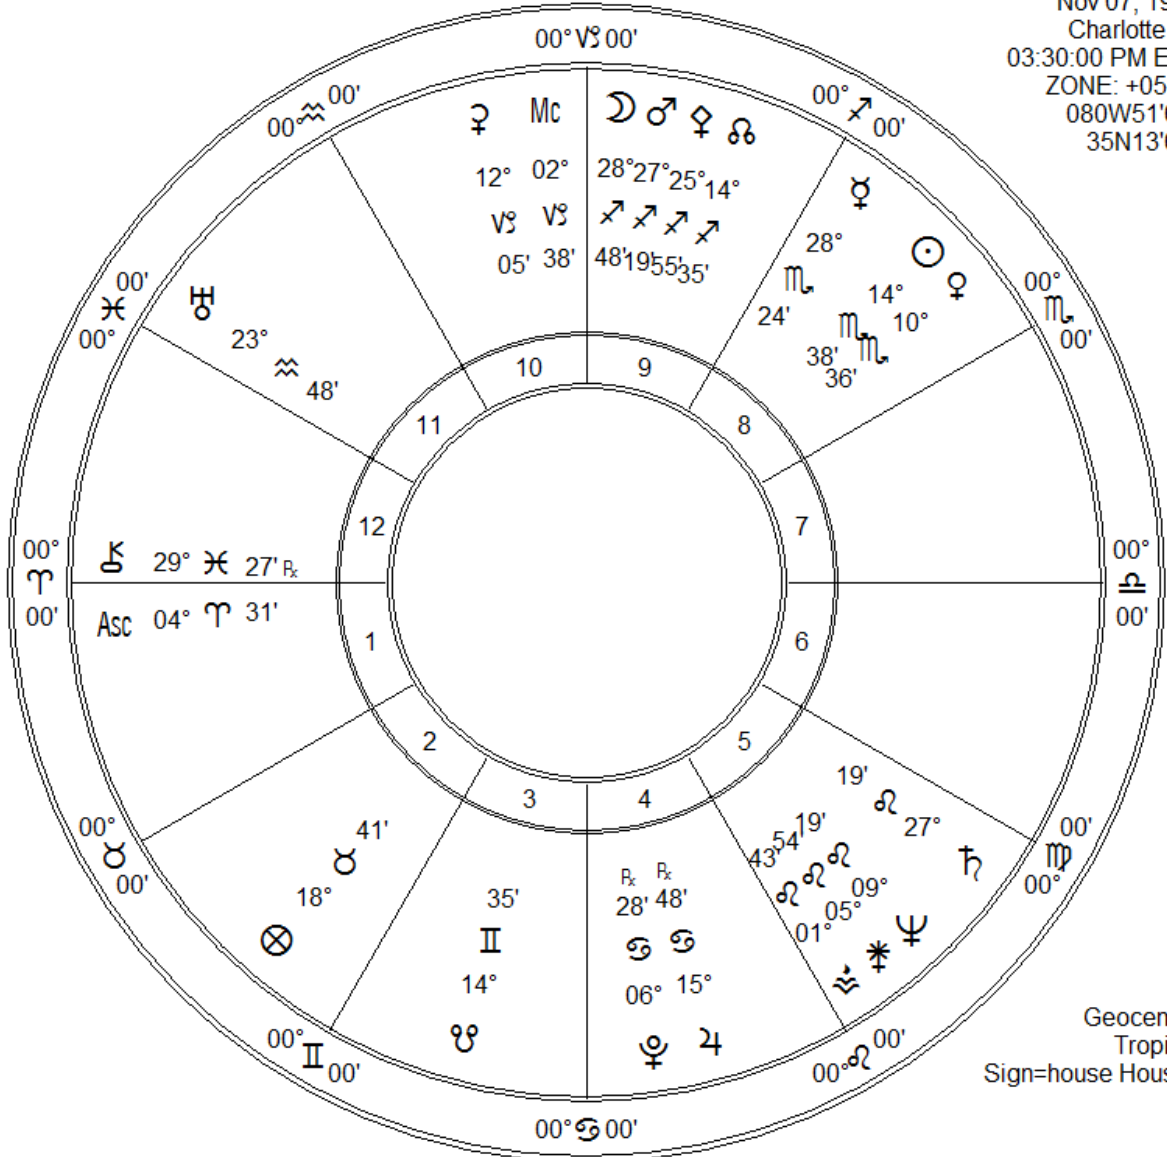

Billy Graham
 Nov 07, 1918
 Charlotte Nc
 03:30:00 PM EST
 ZONE: +05:00
 080W51'00"
 35N13'00"

Geocentric
 Tropical
 Sign=house Houses

Fir	Ear	Air	Wat
9	3	2	6
Crd	Fix	Mut	
5	9	6	

Zodiac Signs	Pl	Planet	Plan's Sign	Hous	Position
♈ Aries	☾	Moon	Sagittarius	9th	28° 27' 48"
♉ Taurus	☉	Sun	Scorpio	8th	14° 11' 38"
♊ Gemini	☿	Mercury	Scorpio	8th	28° 11' 24"
♋ Cancer	♀	Venus	Scorpio	8th	10° 11' 36"
♌ Leo	♂	Mars	Sagittarius	9th	27° 27' 19"
♍ Virgo	♃	Jupiter	Cancer	4th	15° 06' 48" Rx
♎ Libra	♄	Saturn	Leo	5th	27° 02' 19"
♏ Scorpio	♅	Uranus	Aquarius	11th	23° 23' 48"
♐ Sagittarius	♆	Neptune	Leo	5th	09° 02' 19"
♑ Capricorn	♇	Pluto	Cancer	4th	06° 06' 28" Rx
♒ Aquarius	♁	Node	Sagittarius	9th	14° 27' 35"
♓ Pisces	♁	Midheaven	Capricorn	10th	02° 05' 38"
	Asc	Ascendant	Aries	1st	04° 07' 31"