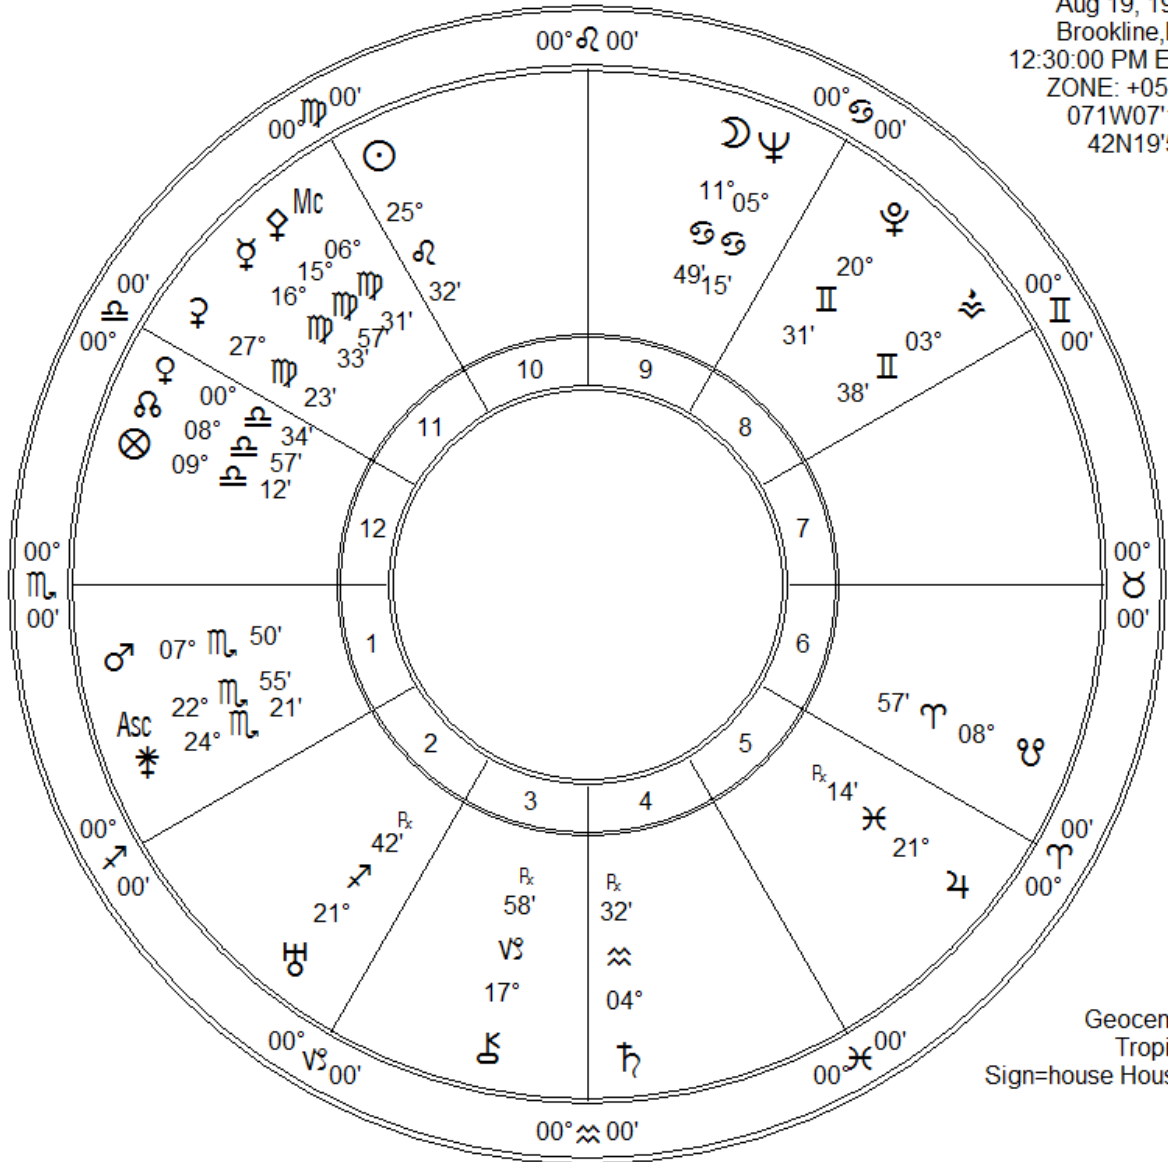

isabel hickey
 Aug 19, 1903
 Brookline, MA
 12:30:00 PM EST
 ZONE: +05:00
 071W07'18"
 42N19'54"

Fir	Ear	Air	Wat
3	5	6	6
Crd	Fix	Mut	
7	5	8	

Leslie Marlar
 620 N. Robin Way
 Satellite Bch FI 32937
 leslie.marlar@gmail.com
 www.lesliemarlar.com
 321 779-0604

Zodiac Signs	Pl	Planet	Plan's Sign	Hous	Position
♈ Aries	☾	Moon	Cancer	9th	11°♋49'
♉ Taurus	☼	Sun	Leo	10th	25°♌32'
♊ Gemini	☿	Mercury	Virgo	11th	16°♍33'
♋ Cancer	♀	Venus	Libra	12th	00°♎34'
♌ Leo	♂	Mars	Scorpio	1st	07°♏50'
♍ Virgo	♃	Jupiter	Pisces	5th	21°♋14' ^{Rx}
♎ Libra	♄	Saturn	Aquarius	4th	04°♑32' ^{Rx}
♏ Scorpio	♅	Uranus	Sagittarius	2nd	21°♐42' ^{Rx}
♐ Sagittarius	♆	Neptune	Cancer	9th	05°♋15'
♑ Capricorn	♇	Pluto	Gemini	8th	20°♊31'
♒ Aquarius	♁	Node	Libra	12th	08°♎57'
♓ Pisces	♁	Midheaven	Virgo	11th	06°♍31'
	Asc	Ascendant	Scorpio	1st	22°♏55'